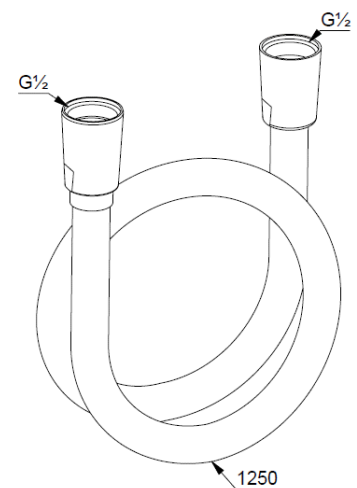

Technische Daten/ Technical Data

KLUDI SUPARAFLEX

shower hose

DN 15

Ref.: 6107105-00

Finishes:

05 chrome

Product description

Manufacturer KLUDI GmbH & Co. KG

Typ: KLUDI SUPARAFLEX

shower hose

Ref.: 6107105-00

shower hose

plastic coated

with metal-effect

with conical nuts

anti twist

G1/2 x G1/2 x 1250mm

Produktabbildung/ Product picture

Maßzeichnung/ Dimensional drawing

Durchfluss/ Flow rate