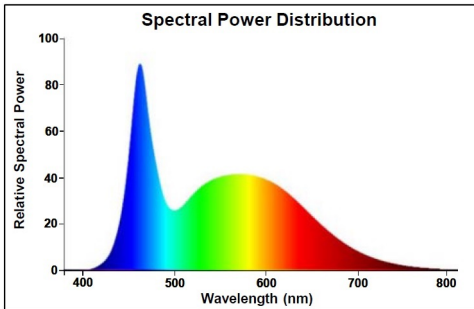

ToLEDo SUPERIA T8 V4 4FT 3000LM 20W 865 0027105

Data table

GENERAL DATA

Product name	ToLEDo SUPERIA T8 V4 4FT 3000LM 20W 865
Technology	LED
Watt (Rated) (W)	20
Lamp shape	Tube, double-ended
Cap/Base	G13
Lamp finish	Frosted/Coated
General application	Hospitality, Logistics & Industry, Residential & Consumer
ETIM Class	EC001959
E-number FI	4740525
E-number SE	8292593
Warranty	5 years

OPTICAL DATA

Luminous flux (Rated) (lm)	3000
Correlated colour temperature (k)	6500
Light colour	Daylight
CRI (Ra)	80
Colour Consistency (SDCM)	6
Adjustable chromaticity	N
Lumen maintenance at end of nominal life (%)	70