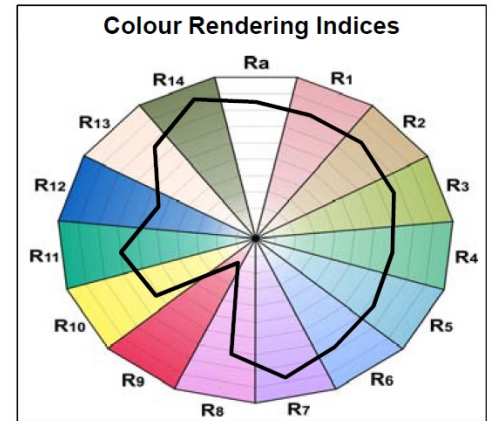

ToLED_o SUPERIA T8 V4 4FT 3000LM 20W 865 0027105

Wattage (W)	20
Power consumption (W)	20
Average life (Nominal) (h)	50000
Product EAN number	5410288271057
Warranty	5 years
Dimming method	N/A

Photometry

Technical drawings