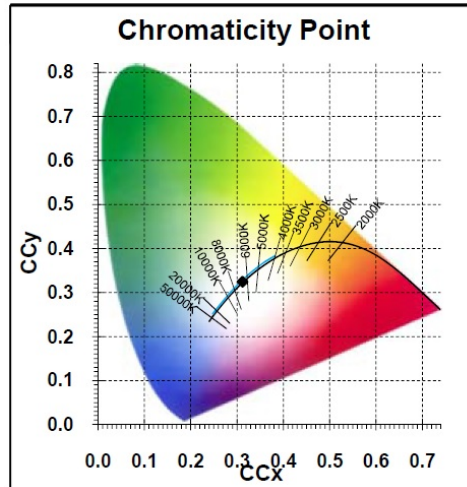

ToLED_o SUPERIA T8 V4 4FT 3000LM 20W 865 0027105

Wattage (W)	20
Power consumption (W)	20
Average life (Nominal) (h)	50000
Product EAN number	5410288271057
Warranty	5 years
Dimming method	N/A

Photometry

Technical drawings