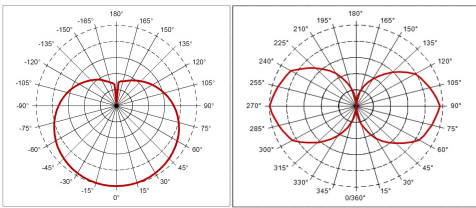

ToLED_o SUPERIA T8 V4 4FT 3000LM 20W 865 0027105

Wattage (W)	20
Power consumption (W)	20
Average life (Nominal) (h)	50000
Product EAN number	5410288271057
Warranty	5 years
Dimming method	N/A

Photometry

Technical drawings