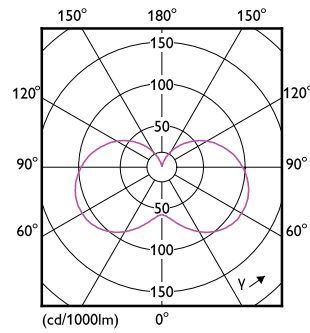

Light Distribution Diagram - CorePro candle ND 5-40W E14 865 B35 FR