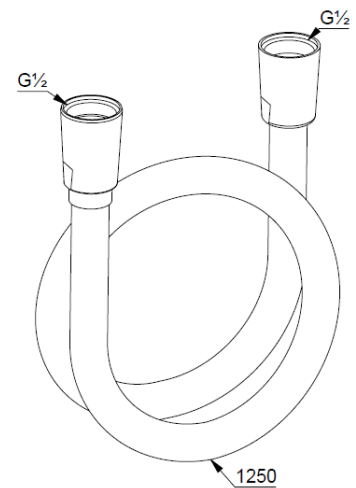

Technische Daten/ Technical Data

KLUDI SUPARAFLEX

shower hose

DN 15

Ref.: 6107191-00

Finishes:

91 white/chrome

Product description

Manufacturer KLUDI GmbH & Co. KG

Typ: KLUDI SUPARAFLEX

shower hose

Ref.: 6107191-00

shower hose

plastic coated

with metal-effect

with conical nuts

anti twist

G1/2 x G1/2 x 1250mm

Produktabbildung/ Product picture

Maßzeichnung/ Dimensional drawing

Durchfluss/ Flow rate