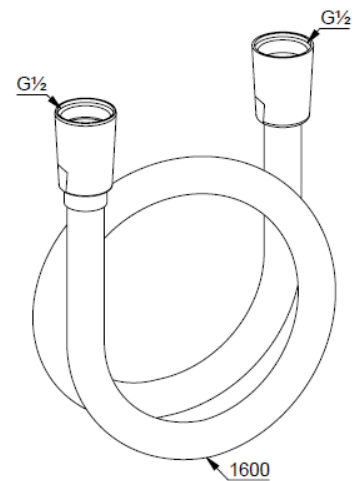

Technische Daten/ Technical Data

KLUDI SUPARAFLEX

shower hose

DN 15

Ref.: 6107239-00

Finishes:

39 matt black

Product description

Manufacturer KLUDI GmbH & Co. KG

Typ: KLUDI SUPARAFLEX

shower hose

Ref.: 6107239-00

shower hose

plastic coated

with metal-effect

with conical nuts

anti twist

G1/2 x G1/2 x 1600mm

Produktabbildung/ Product picture

Maßzeichnung/ Dimensional drawing

Durchfluss/ Flow rate