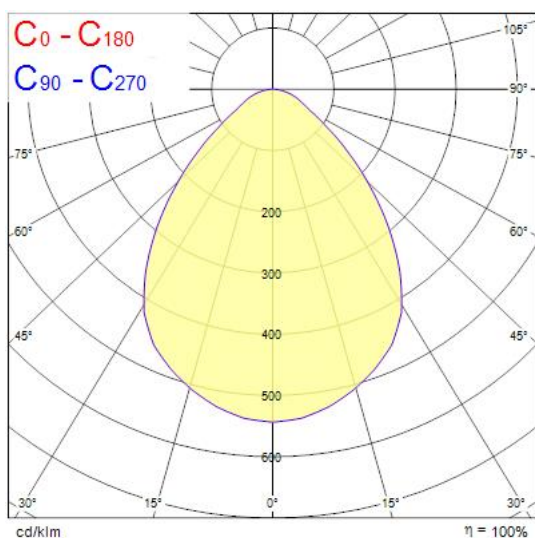

Concord

Solstice 200 2400lm 940 SSC WW
2070397

IP rating	IP40/20
IK rating	IK02
Product EAN number	5025768703975
Warranty	5 years

Photometry