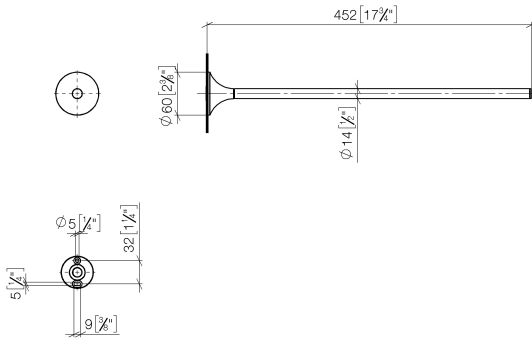

VAIA Towel bar 1-piece non-swivel - Brushed Dark Platinum

VAIA

83 211 809 Product version from 3/13/2017 to 8/29/2019

- rosette Ø 60 mm
- 452mm projection

	Brushed Dark Platinum	83 211 809-99
	Chrome	83 211 809-00
	Brushed Platinum	83 211 809-06
	Platinum	83 211 809-08
	Dark Chrome	83 211 809-19
	Brushed Durabronze (23kt Gold)	83 211 809-28
	Brushed Gold (PVD)	83 211 809-37
	Brushed Dark Brass (PVD)	83 211 809-39
	Brushed Bronze (PVD)	83 211 809-42
	Brushed Dark Bronze (PVD)	83 211 809-43
	Brushed Champagne (22kt Gold)	83 211 809-46
	Champagne (22kt Gold)	83 211 809-47

83 211 809 Product version from 3/13/2017 to 8/29/2019

mm [inches]

83 211 809 Product version from 3/13/2017 to 8/29/2019

Parts for other finishes can be found here: [Chrome](#)

Spare parts list

No.	Item Number	Name	Quantity used	Delivery time
1	05 30 31 025 00 90	Mounting Bolt Round head 4,5 x 60 mm -	1.00	14