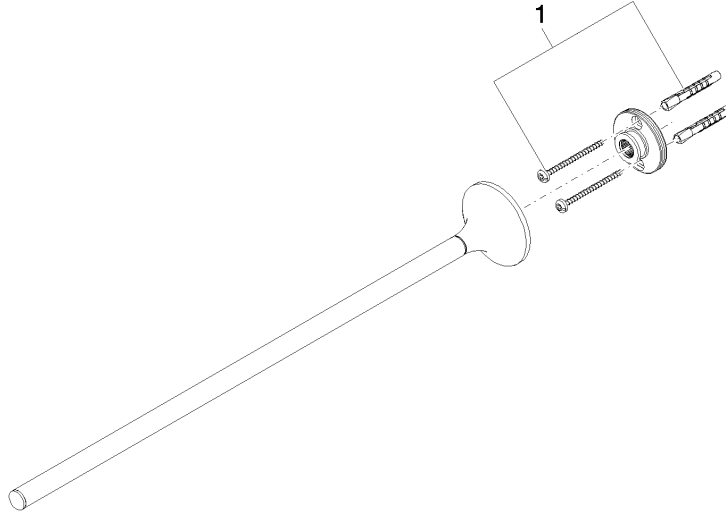

VAIA Towel bar 1-piece non-swivel - Brushed Dark Platinum

VAIA

83 211 809 Product version from 3/13/2017 to 8/29/2019

- rosette Ø 60 mm
- 452mm projection

	Brushed Dark Platinum	83 211 809-99
	Chrome	83 211 809-00
	Brushed Platinum	83 211 809-06
	Platinum	83 211 809-08
	Dark Chrome	83 211 809-19
	Brushed Durabronze (23kt Gold)	83 211 809-28
	Brushed Gold (PVD)	83 211 809-37
	Brushed Dark Brass (PVD)	83 211 809-39
	Brushed Bronze (PVD)	83 211 809-42
	Brushed Dark Bronze (PVD)	83 211 809-43
	Brushed Champagne (22kt Gold)	83 211 809-46
	Champagne (22kt Gold)	83 211 809-47

83 211 809 Product version from 3/13/2017 to 8/29/2019

mm [inches]

83 211 809 Product version from 3/13/2017 to 8/29/2019

Parts for other finishes can be found here: [Chrome](#)

Spare parts list

No.	Item Number	Name	Quantity used	Delivery time
1	05 30 31 025 00 90	Mounting Bolt Round head 4,5 x 60 mm -	1.00	14