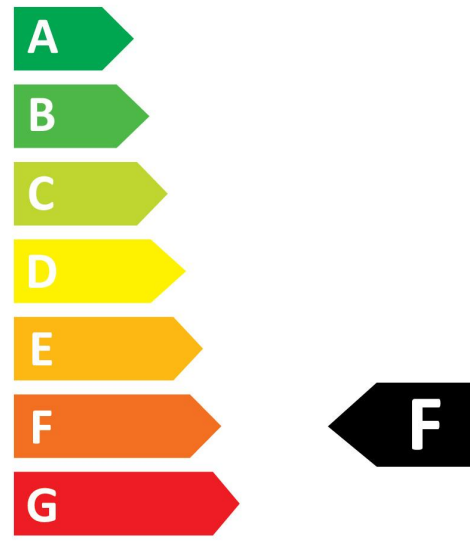

Features

- Sleek and compact design Low energy consumption Instant light at the flick of switch No glare thanks to frosted diffuser 15,000 hours rated lamp life Good colour rendering - CRI80 Non-dimmable 3 years warranty The perfect lamp for cabinet lighting in kitchens, bedrooms and for displays and showcases

ELECTRICAL DATA

Wattage (W)	6.5
Equivalent watt (W)	50
Primary Supply/Product voltage - min (V)	220
Control gear required	No
Inrush Current (A)	2.8
Inrush Duration (μ s)	380
Lamp Energy Label (class)	F
Nominal Frequency (Hz)	50/60Hz

Energy label

 **ENERG** 
SYLVANIA
0029696

7
kWh/1000h

2019/2015

 **ENERG** 
SYLVANIA
0029696

7
kWh/1000h

2019/2015

Light your world