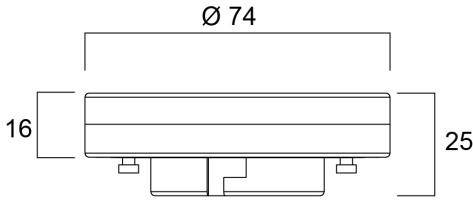

Technical drawings

Data table

GENERAL DATA

Product name	ToLEDo MicroLynx V2 650LM 830 SL
Technology	LED
Watt (Rated) (W)	6.5
Cap/Base	GX53
Fixture rating	Open
Operating temperature range (°C)	-20°C...+40°C
Performance ambient temperature Tq (°C)	25
E-number FI	4741148
Warranty	3 years

OPTICAL DATA

Luminous flux (Rated) (lm)	650
Colour temperature (K)	3000
CRI (Ra)	80