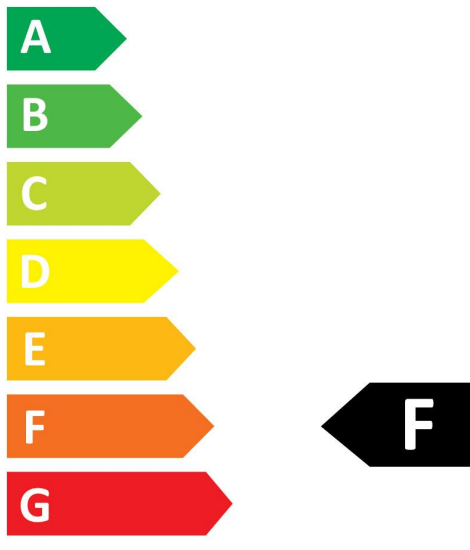

ELECTRICAL DATA

Wattage (W)	6.5
Equivalent watt (W)	50
Primary Supply/Product voltage - min (V)	220
Control gear required	No
Inrush Current (A)	2.8
Inrush Duration (μ s)	380
Lamp Energy Label (class)	F
Nominal Frequency (Hz)	50/60Hz

SAFETY DATA

SYLVANIA

ToLEDo MicroLynx V2 650LM 830 SL
0029696

Optimal operating condition (°C)	-20-40
Breakage cleaning instructions	Not applicable
Special purpose lamp	No
Dry applications use only	No
Suitable for household illumination	No
Safety message	Not Suitable for totally enclosed fixtures

Energy label

 **ENERG** 
SYLVANIA
0029696

7
kWh/1000h

2019/2015

 **ENERG** 
SYLVANIA
0029696

7
kWh/1000h

2019/2015

Light your world