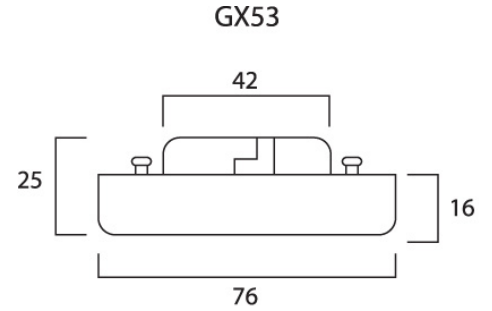

Product Overview

Product name	ToLEDo MicroLynx V2 650LM 830 SL
Technology	LED
Watt (Rated) (W)	6.5
Cap/Base	GX53
Fixture rating	Open
E-number FI	4741148
Colour temperature (K)	3000
CRI (Ra)	80
Colour Variation Initial (SDCM)	6
Photobiological Risk Group	RG0
Wattage (W)	6.5
Product EAN number	5410288296968
Warranty	3 years

Technical drawings

Data table

GENERAL DATA

Product name	ToLEDo MicroLynx V2 650LM 830 SL
Technology	LED
Watt (Rated) (W)	6.5
Cap/Base	GX53
Fixture rating	Open
Operating temperature range (°C)	-20°C...+40°C
Performance ambient temperature Tq (°C)	25
E-number FI	4741148
Warranty	3 years

OPTICAL DATA

Luminous flux (Rated) (lm)	650
Colour temperature (K)	3000
CRI (Ra)	80

ToLEDo MicroLynx V2 650LM 830 SL 0029696

Colour Variation Initial (SDCM)	6
Photobiological Risk Group	RG0
Lumen maintenance at end of nominal life (%)	70

LIFETIME DATA

Lifespan L70 B50	15000
Average life (Rated) (h)	15000

PHYSICAL DATA

Nominal Product Length (mm)	75
Nominal Product Diameter (mm)	25
Weight (kg)	0.048

PACKAGING

Single packaging type	Carton
Product EAN number	5410288296968
Packaging single width (cm)	2.7
Packaging single depth (cm)	7.6
DUN14 (outer)	15410288296965
Packaging outer length / height (cm)	16.0