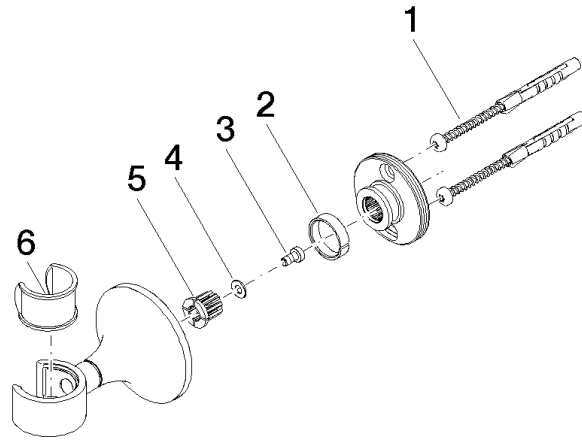

28 050 809 Product version from 3/13/2017 to 8/29/2019

• rosette Ø 60 mm

	Brushed Platinum	28 050 809-06
	Chrome	28 050 809-00
	Platinum	28 050 809-08
	Dark Chrome	28 050 809-19
	Brushed Durabronze (23kt Gold)	28 050 809-28
	Brushed Gold (PVD)	28 050 809-37
	Brushed Dark Brass (PVD)	28 050 809-39
	Brushed Bronze (PVD)	28 050 809-42
	Brushed Dark Bronze (PVD)	28 050 809-43
	Brushed Champagne (22kt Gold)	28 050 809-46
	Champagne (22kt Gold)	28 050 809-47
	Brushed Dark Platinum	28 050 809-99

28 050 809 Product version from 3/13/2017 to 8/29/2019

mm [inches]

28 050 809 Product version from 3/13/2017 to 8/29/2019

Parts for other finishes can be found here: [Chrome](#)

Spare parts list

No.	Item Number	Name	Quantity used	Delivery time
5	09 12 12 213 90	Fixing cap white Ø 15 x 13 mm -	1.00	14
2	09 14 15 022 90	Support ring Ø 21,5 x 5,5 mm -	1.00	14
6	90 18 40 035 00 90	Sleeve -	1.00	14
4	09 30 11 024 90	Washer Ø 4,3 -	1.00	14
1	05 30 31 025 00 90	Mounting Bolt Round head 4,5 x 60 mm -	2.00	14
3	09 30 30 057 90	Mounting Cylinder head screw with hexagon socket with low profile M4 x 8 mm -	1.00	14