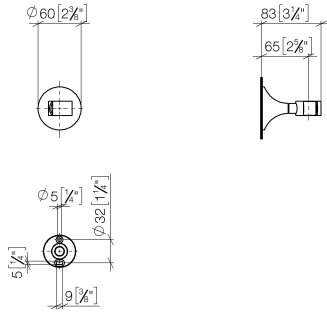

28 050 809 Product version from 3/13/2017 to 8/29/2019

• rosette Ø 60 mm

	Brushed Platinum	28 050 809-06
	Chrome	28 050 809-00
	Platinum	28 050 809-08
	Dark Chrome	28 050 809-19
	Brushed Durabronze (23kt Gold)	28 050 809-28
	Brushed Gold (PVD)	28 050 809-37
	Brushed Dark Brass (PVD)	28 050 809-39
	Brushed Bronze (PVD)	28 050 809-42
	Brushed Dark Bronze (PVD)	28 050 809-43
	Brushed Champagne (22kt Gold)	28 050 809-46
	Champagne (22kt Gold)	28 050 809-47
	Brushed Dark Platinum	28 050 809-99

28 050 809 Product version from 3/13/2017 to 8/29/2019

mm [inches]

28 050 809 Product version from 3/13/2017 to 8/29/2019

Parts for other finishes can be found here: [Chrome](#)

Spare parts list

No.	Item Number	Name	Quantity used	Delivery time
5	09 12 12 213 90	Fixing cap white Ø 15 x 13 mm -	1.00	14
2	09 14 15 022 90	Support ring Ø 21,5 x 5,5 mm -	1.00	14
6	90 18 40 035 00 90	Sleeve -	1.00	14
4	09 30 11 024 90	Washer Ø 4,3 -	1.00	14
1	05 30 31 025 00 90	Mounting Bolt Round head 4,5 x 60 mm -	2.00	14
3	09 30 30 057 90	Mounting Cylinder head screw with hexagon socket with low profile M4 x 8 mm -	1.00	14