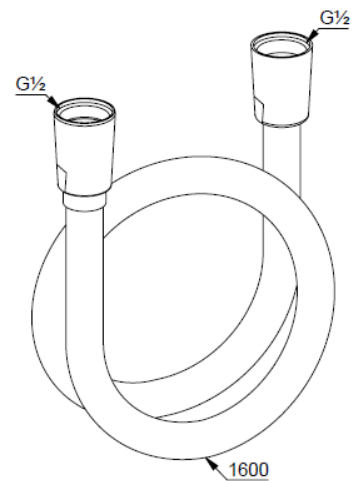

Technische Daten/ Technical Data

KLUDI SUPARAFLEX

shower hose

DN 15

Ref.: 6107291-00

Finishes:

91 white/chrome

Product description

Manufacturer KLUDI GmbH & Co. KG

Typ: KLUDI SUPARAFLEX

shower hose

Ref.: 6107291-00

shower hose

plastic coated

with metal-effect

with conical nuts

anti twist

G1/2 x G1/2 x 1600mm

Produktabbildung/ Product picture

Maßzeichnung/ Dimensional drawing

Durchfluss/ Flow rate