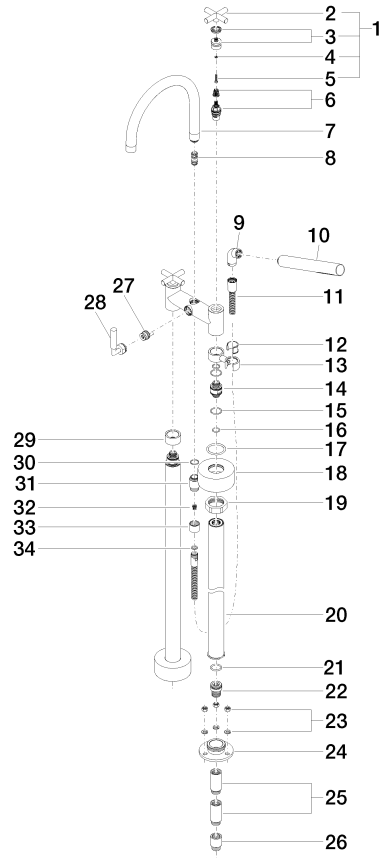

Belgaqua_25-339-2

TARA Two-hole bath mixer for free-standing assembly with hand shower set - Platinum

TARA

25 943 892 Product version up to 5/27/2021

Spare parts list

No.	Item Number	Name	Quantity used	Delivery time
	22 09 24 03 094-07	Connection Ø 28 x 34 mm - untreated nickel-plated	2.00	40
	26 09 24 03 080 90	Extension 1/2" x 25 mm -	2.00	14
	34 90 14 20 026 00 90	Washer 14 x 8 x 2 mm Centellen WS 3820 -	1.00	14
	19 09 23 30 040-07	Mounting Nut M45 x 1,5 - untreated nickel-plated	2.00	40
	7 90 28 22 222 00-08	Spout 220 mm, 27-30 l/min. - Platinum	1.00	54
	28 90 18 20 025 00-08	Diverter 23 x 85 x 48 mm - Platinum	1.00	54
	9 04 24 04 189 00-08	Elbow 20° 55 x 40 x 23 mm - Platinum	1.00	54
	21 09 14 10 081 90	O-Ring EPDM 70 22,0 x 3,0 mm -	2.00	14
	32 09 23 01 131 90	Back-flow preventer without limitation Ø 10 x 10,5 mm -	1.00	14
	17 09 14 10 041 90	O-Ring 39,0 x 4,0 mm -	2.00	14
	20 04 28 22 009 20-08	Connection 590 mm - Platinum	2.00	54
	23 04 23 10 023 00 90	Mounting for standpipe -	6.00	14
	5 90 30 30 075 00 90	Mounting Cylinder head screw with hexagon socket Low profile M4 x 20 mm -	2.00	14
	30 90 14 10 032 00 90	O-Ring 18,1 x 1,6 mm -	1.00	14
	25 09 24 03 081 10 90	Extension 1/2" x 50 mm -	4.00	14
	8 90 21 10 011 00 90	Diverter TARA incl. eccentric -	1.00	14
	11 90 30 02 072 00-08	Metal shower hose 1/2" x 3/8" x 1250 mm - Platinum	1.00	54
	18 09 27 89 025-08	Rosette Ø 85 x Ø 39 x 37,5 mm - Platinum	2.00	-
Spare part can no longer be ordered, please order the replacement item				
	15 09 14 10 112 90	O-Ring 24,0 x 2,0 mm -	4.00	14
	16 90 14 10 055 00 90	O-Ring EPDM 70 15,0 x 2,0 mm -	4.00	14
	31 09 24 03 121-08	Nipple Ø 24,7 x 34,5 mm - Platinum	1.00	54
	29 09 28 10 028-08	Rosette Ø 38 x 20 mm - Platinum	1.00	54
	3 90 12 12 007 00-08	Handle Socket retainer Ø 29 x 26 mm - Platinum	2.00	54
	6 90 90 03 131 00 90	Head part clockwise closing 1/2" -	2.00	14
	4 90 30 11 029 00 90	Connection Spring lock washer Ø 4 -	2.00	14
	14 09 29 05 021 20 90	Connection Ø 29 x 41,5 mm -	2.00	14
	27 90 15 01 005 00 90	Diverter Insert Strainer waste 20 x 30 x 20 mm -	1.00	14
	13 04 28 10 029 01-08	Holder for spray deck mounting - Platinum	1.00	54
	2 09 20 89 010-08	Handle 70 x 70 x 22,5 mm - Platinum	2.00	-
Spare part can no longer be ordered, please order the replacement item				
90208901010-08 Handle TARA - Platinum				
	24 09 30 11 130-07	Flange for floor connection Ø 84 x 25 mm - untreated nickel-plated	2.00	40
	33 09 21 02 143-08	Cover Ø 24,7 x 20 mm - Platinum	1.00	54
	1 90 20 89 010 10-08	Handle TARA - Platinum	2.00	54
	12 90 18 40 035 00 90	Sleeve -	1.00	14
	10 90 12 11 140 41-08	Bar-type hand shower 6,8 l/min - Platinum	1.00	-
Spare part can no longer be ordered, please order the replacement item				