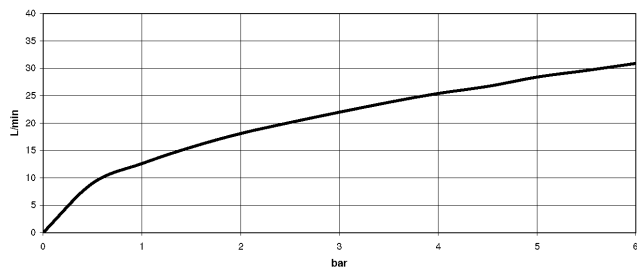

TARA

25 943 892 Product version up to 5/27/2021
mm [inches]

Flow rate chart

Codes & Standards

ASME A112.18.1	cUPC	DIN 4109	EN 1717
ISO 3822	Scottish Water Byelaws	UK Water Supply Regulations	Ü-Zeichen

TARA Two-hole bath mixer for free-standing assembly with hand shower set -
Platinum