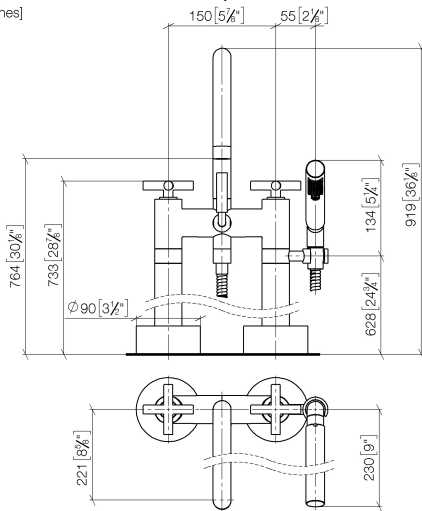

TARA Two-hole bath mixer for free-standing assembly with hand shower set - Platinum

TARA

25 943 892 Product version up to 5/27/2021

- 220mm projection
 - pivotable spout 180°
 - Hand shower: COMPACT RAIN, max. flow rate 6.8 l/min (at 3 bar)
 - spout: circular, air-enriched flow
 - hand shower with anti-scale system
 - rotary diverter for bath/shower
 - total height 920 mm
 - stand pipes height 628 mm
 - height up to aerator 765 mm
 - slide-on rosettes Ø 90 mm
 - gauge 150 mm
 - metal shower hose 1250mm with integrated anti-twist protection
 - pivotable shower holder on the right foot
 - max. flow 22 l/min at 3 bar flow pressure
 - WRAS
- Intrinsic protection against back flow.**

Required miscellaneous

- Concealed floor mounting -** 35 944 970 90
- min. recess depth 80 mm
 - max. recess depth 160 mm

**TARA Two-hole bath mixer for free-standing assembly with hand shower set -
Platinum**

TARA

25 943 892 Product version up to 5/27/2021
mm [inches]

Flow rate chart

Codes & Standards

ASME A112.18.1	cUPC	DIN 4109	EN 1717
ISO 3822	Scottish Water Byelaws	UK Water Supply Regulations	Ü-Zeichen

TARA Two-hole bath mixer for free-standing assembly with hand shower set -
Platinum