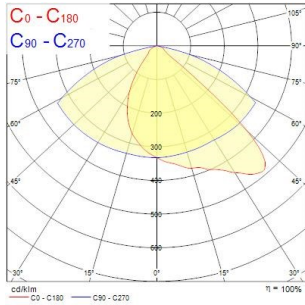

Sylveo LED - Medium

SYLVEO LED 8000LM ROAD ASYMMETRIC 4K DALI
0049141

PHOTOMETRY