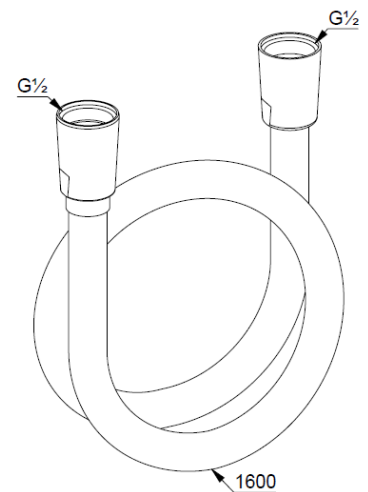

Technische Daten/ Technical Data

KLUDI SUPARAFLEX

shower hose

DN 15

Ref.: 6107205-00

Finishes:

05 chrome

Product description

Manufacturer KLUDI GmbH & Co. KG

Typ: KLUDI SUPARAFLEX

shower hose

Ref.: 6107205-00

shower hose

plastic coated

with metal-effect

with conical nuts

anti twist

G1/2 x G1/2 x 1600mm

Produktabbildung/ Product picture

Maßzeichnung/ Dimensional drawing

Durchfluss/ Flow rate