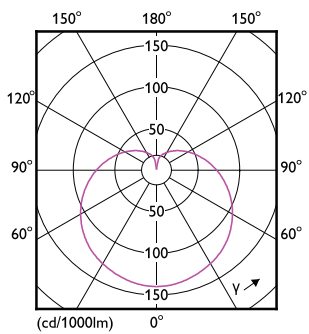

Light Distribution Diagram - CorePro lustre ND 7-60W E14 865 P48 FR