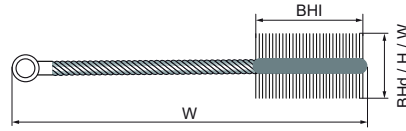

Walraven Brush

(L03110)

for proper anchor installation

Features & benefits

- each brush suitable for cleaning two hole diameters
- hybrid brush (steel and natural bristle)

Product Number	Brush Head Diameter	Suitable for	Brush Head Length	Usable Length	Total Height	Total Width	Total Length
<i>Reference Letter</i>	<i>BHd</i>		<i>BHI</i>	<i>LU</i>	<i>H</i>	<i>W</i>	<i>L</i>
<i>Unit description</i>	<i>mm</i>		<i>mm</i>	<i>mm</i>	<i>mm</i>	<i>mm</i>	<i>mm</i>
6099980	14	10 - 12 mm	75	270	14	14	300
6099981	20	14 - 18 mm	75	270	20	20	300
6099982	29	22 - 26 mm	75	270	29	29	300