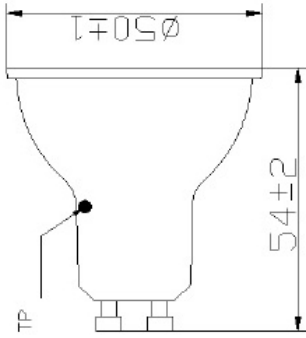

Technical drawings

Data table

GENERAL DATA

Product name	RefLED Retro ES50 345Lm 830 36d SL
Technology	LED
Watt (Rated) (W)	4.8
Fixture rating	Open
General application	Hospitality, Residential & Consumer
Operating temperature range (°C)	-20°C...+40°C
Performance ambient temperature Tq (°C)	25
ETIM Class	EC001959
E-number FI	4740450
E-number SE	8292469
Warranty	3 years

LIFETIME DATA

Average life (Nominal) (h)	15000
Average life (Rated) (h)	15000

PHYSICAL DATA

Nominal Product Length (mm)	55
Nominal Product Diameter (mm)	50
Weight (kg)	0.06

PACKAGING

RefLED Retro ES50 345Lm 830 36d SL 0026565

Product EAN number	5410288265650
Packaging single length / height (cm)	6.0
Packaging single width (cm)	5.0
Packaging single depth (cm)	5.0
DUN14 (inner)	15410288265657
Units per inner package	6
Packaging inner length / height (cm)	16.0
Packaging inner width (cm)	13.0
Packaging inner depth (cm)	6.0
DUN14 (outer)	25410288265654
Units per outer package	60
Packaging outer length / height (cm)	34.5
Packaging outer width (cm)	18.3
Packaging outer depth (cm)	28.5