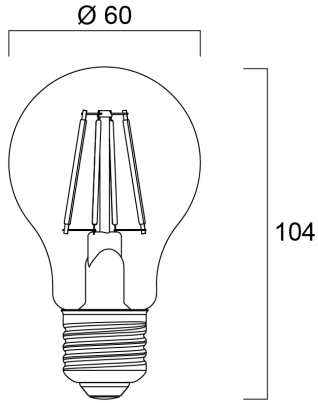

Product Overview

Product name	ToLEDo RT GLS V4 CL 806LM 827 E27 SL
Technology	LED
Watt (Rated) (W)	7
Cap/Base	E27
Fixture rating	Open
E-number FI	4740490
E-number SE	8294397
Colour temperature (K)	2700
CRI (Ra)	80
Wattage (W)	7
Product EAN number	5410288273419
Warranty	3 years

Technical drawings

Data table

GENERAL DATA

Product name	ToLEDo RT GLS V4 CL 806LM 827 E27 SL
Technology	LED
Watt (Rated) (W)	7
Cap/Base	E27
Fixture rating	Open
Performance ambient temperature Tq (°C)	25
E-number FI	4740490
E-number SE	8294397
Warranty	3 years

OPTICAL DATA

Luminous flux (Rated) (lm)	806
Colour temperature (K)	2700
CRI (Ra)	80

ToLEDo RT GLS V4 CL 806LM 827 E27 SL 0027341

Lumen maintenance at end of nominal life (%)	70
--	----

ELECTRICAL DATA

Wattage (W)	7
Starting time (max) (s)	0.5
Lamp power factor	0.5
Control gear required	No
Inrush Current (A)	3.9
Nominal Frequency (Hz)	50/60Hz
Max. products per 10A C Breaker	26

LIFETIME DATA

Average life (Rated) (h)	15000
--------------------------	-------

PHYSICAL DATA

Nominal Product Length (mm)	104
Nominal Product Diameter (mm)	60
Weight (kg)	0.03

PACKAGING

Single packaging type	Carton
Product EAN number	5410288273419
Packaging single width (cm)	6.5
Packaging single depth (cm)	6.5
DUN14 (inner)	25410288273413
Units per inner package	6
Packaging inner length / height (cm)	20.8
Packaging inner width (cm)	16.8
Packaging inner depth (cm)	13.4
DUN14 (outer)	15410288273416
Packaging outer length / height (cm)	72.8