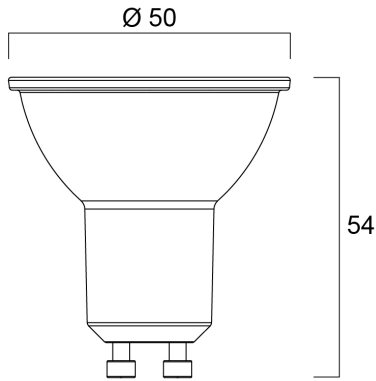

Product Overview

Product name	RefLED ES50 V5 345lm DIM 830 36° SL
Technology	LED
Watt (Rated) (W)	5
Cap/Base	GU10
Fixture rating	Open
General application	Office, Hospitality, Retail, Education, Residential & Consumer, Museums & Galleries
ETIM Class	EC001959
E-number FI	4740466
E-number SE	8292497
Correlated colour temperature (k)	3000
Light colour	Warm White
CRI (Ra)	80
Colour Consistency (SDCM)	6
Beam Angle (°)	36
Wattage (W)	5
Power consumption (W)	5
Dimmable	Yes
Average life (Nominal) (h)	15000
Product EAN number	5410288274409
Warranty	3 years

RefLED ES50 V5 345lm DIM 830 36° SL 0027440

Useful luminous flux (#use)

345

Technical drawings

Data table

GENERAL DATA

Product name	RefLED ES50 V5 345lm DIM 830 36° SL
Technology	LED
Watt (Rated) (W)	5
Cap/Base	GU10
Fixture rating	Open
General application	Office, Hospitality, Retail, Education, Residential & Consumer, Museums & Galleries
Performance ambient temperature Tq (°C)	25
ETIM Class	EC001959
E-number FI	4740466
E-number SE	8292497
Warranty	3 years

OPTICAL DATA

RefLED ES50 V5 345lm DIM 830 36° SL 0027440

Useful luminous flux (#use)	345
Correlated colour temperature (k)	3000
Light colour	Warm White
CRI (Ra)	80
Colour Consistency (SDCM)	6
Luminous Intensity (cd)	950
Beam Angle (°)	36
Lumen maintenance at end of nominal life (%)	70

LIFETIME DATA

Average life (Nominal) (h)	15000
Average life (Rated) (h)	15000

PHYSICAL DATA

Nominal Product Length (mm)	54
Nominal Product Diameter (mm)	50
Weight (kg)	0.038

PACKAGING

Product EAN number	5410288274409
Packaging single length / height (cm)	6.1
Packaging single width (cm)	5.2
Packaging single depth (cm)	5.2
DUN14 (inner)	15410288274406
Units per inner package	6
Packaging inner length / height (cm)	16.7
Packaging inner width (cm)	11.6
Packaging inner depth (cm)	7.5
DUN14 (outer)	25410288274403
Units per outer package	60
Packaging outer length / height (cm)	59.8
Packaging outer width (cm)	18.7
Packaging outer depth (cm)	17.1