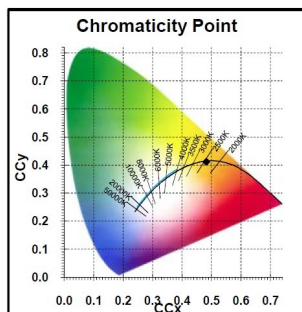

ToLEDo Retro GLS

ToLEDo RT GLS V4 CL 806LM 827 E27 SL
0027341

TECHNICAL DRAWINGS