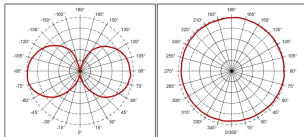

PHOTOMETRY