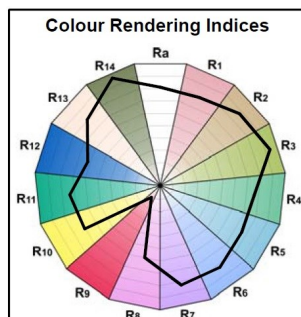

ToLEDo Retro GLS

ToLEDo RT GLS V4 CL 806LM 827 E27 SL
0027341

TECHNICAL DRAWINGS