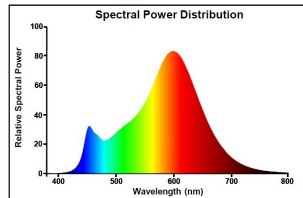

PHOTOMETRY