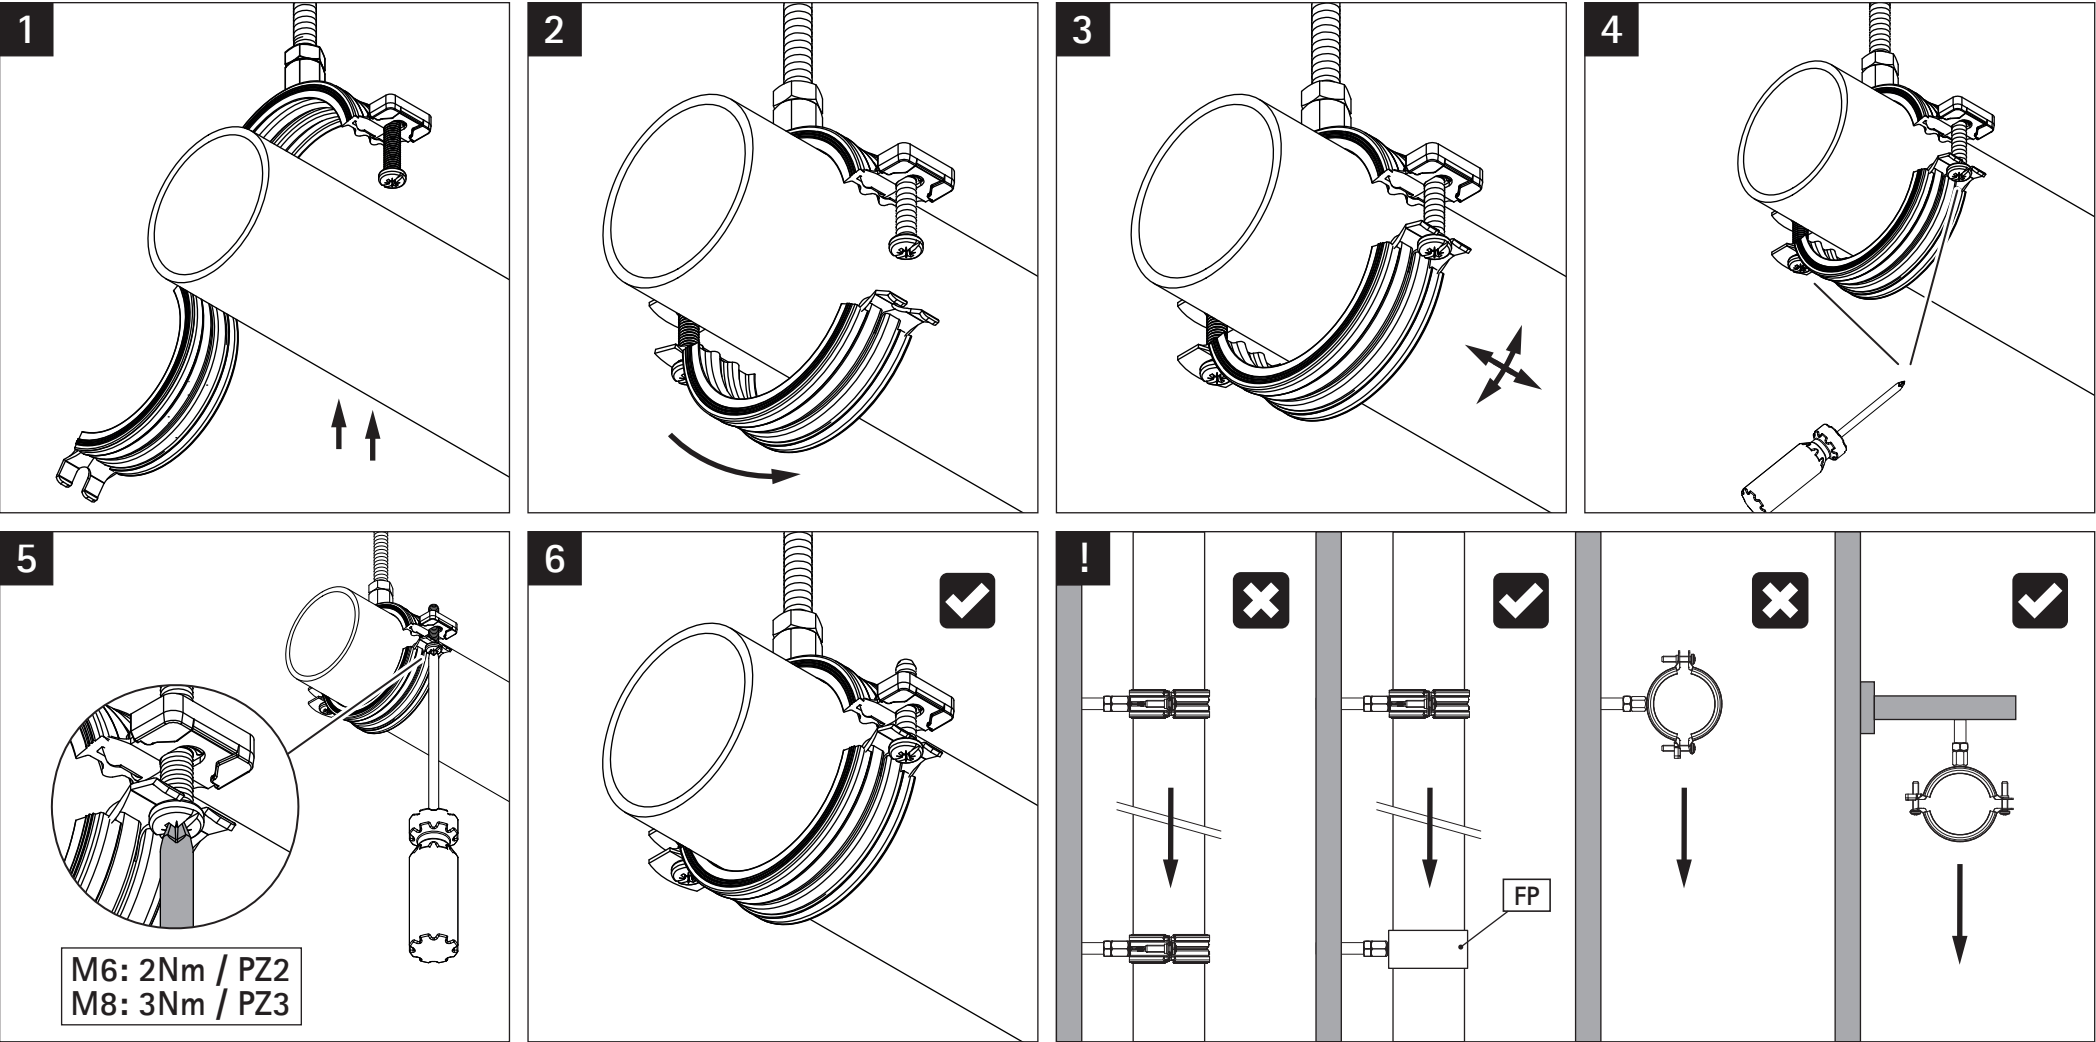

Instructions for use Walraven KSB2

Always install according to local regulations

FP = Fixed Point

J. van Walraven Holding B.V., Industrieweg 5, 3641 RK Mijdrecht, The Netherlands