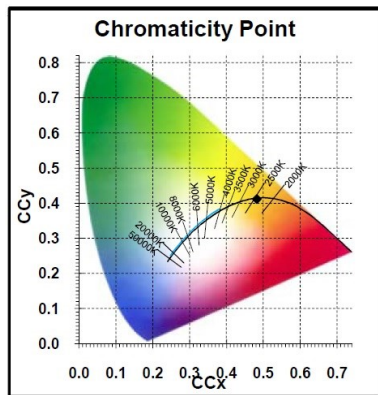

ToLEDo Retro GLS

ToLEDo RT GLS V4 CL 806LM 827 E27 SL

0027341

Packaging outer length / height (cm)	72.8
Packaging outer width (cm)	22.0
Packaging outer depth (cm)	29.1

Safety data

Breakage cleaning instructions	Not applicable
Special purpose lamp	No
Dry applications use only	Yes
Suitable for household illumination	Yes
Safety message	Not Suitable for totally enclosed fixtures

PHOTOMETRY

TECHNICAL DRAWINGS