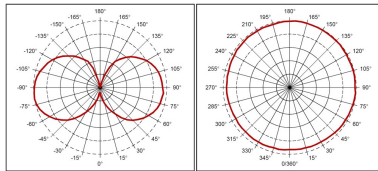

ToLEDo Retro GLS

ToLEDo RT GLS V4 CL 806LM 827 E27 SL

0027341

Packaging outer length / height (cm)	72.8
Packaging outer width (cm)	22.0
Packaging outer depth (cm)	29.1

Safety data

Breakage cleaning instructions	Not applicable
Special purpose lamp	No
Dry applications use only	Yes
Suitable for household illumination	Yes
Safety message	Not Suitable for totally enclosed fixtures

PHOTOMETRY