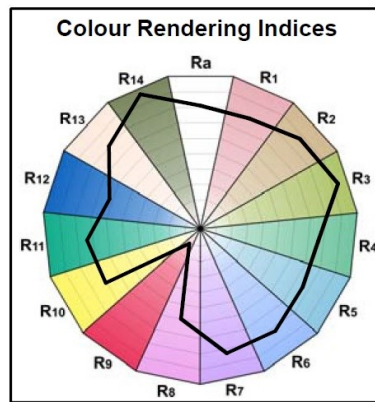

ToLEDo Retro GLS

ToLEDo RT GLS V4 CL 806LM 827 E27 SL

0027341

Packaging outer length / height (cm)	72.8
Packaging outer width (cm)	22.0
Packaging outer depth (cm)	29.1

Safety data

Breakage cleaning instructions	Not applicable
Special purpose lamp	No
Dry applications use only	Yes
Suitable for household illumination	Yes
Safety message	Not Suitable for totally enclosed fixtures

PHOTOMETRY

TECHNICAL DRAWINGS