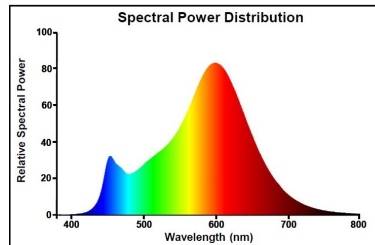

ToLEDo Retro GLS

ToLEDo RT GLS V4 CL 806LM 827 E27 SL

0027341

Packaging outer length / height (cm)	72.8
Packaging outer width (cm)	22.0
Packaging outer depth (cm)	29.1

Safety data

Breakage cleaning instructions	Not applicable
Special purpose lamp	No
Dry applications use only	Yes
Suitable for household illumination	Yes
Safety message	Not Suitable for totally enclosed fixtures

PHOTOMETRY

TECHNICAL DRAWINGS