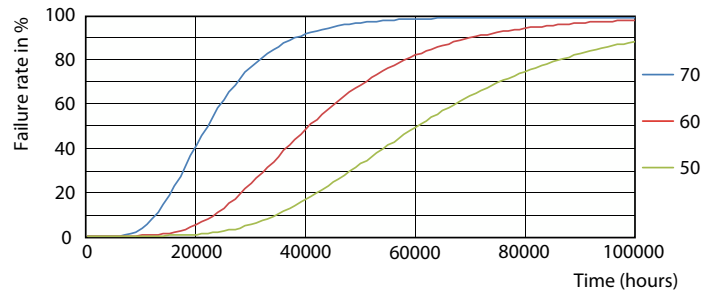

LEDtube 60K 5070 LifetimeVsTc-LED

MASTER Value LED-buis Universal T8

Levensduur

Lumen Maintenance Diagram - MAS LEDtube VLE UN 1200mm UO 15.5W865 T8

Life Expectancy Diagram

LEDtube 60K 5070 FailureRate-LED