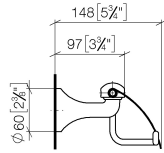

83 510 361 Product version from 7/3/2016

- width 145mm
- height 90 mm
- 150mm projection

	Brushed Dark Platinum	83 510 361-99
	Chrome	83 510 361-00
	Brushed Platinum	83 510 361-06
	Platinum	83 510 361-08
	Durabass (23kt Gold)	83 510 361-09
	Brushed Durabass (23kt Gold)	83 510 361-28
	Brushed Gold (PVD)	83 510 361-37
	Brushed Dark Brass (PVD)	83 510 361-39
	Brushed Bronze (PVD)	83 510 361-42

83 510 361 Product version from 7/3/2016

mm [inches]

83 510 361 Product version from 7/3/2016

Parts for other finishes can be found here: [Chrome](#)

### Spare parts list

No.	Item Number	Name	Quantity used	Delivery time
4	05 17 97 507 00 90	Attachment set 52 x 45 x 70 mm -	1.00	14
5	08 18 70 501-99	Hanger 125 x 185 x 50 mm - Brushed Dark Platinum	1.00	-
Spare part can no longer be ordered, please order the replacement item				
1	08 11 02 508-99	Cover for toilet roll holder 120 x 110 x 22 mm - Brushed Dark Platinum	1.00	40
3	04 31 11 140 00 90	Mounting Threaded pin M6 x 10 mm -	2.00	14
2	08 18 40 505 90	Sleeve Ø 9,95 x 8,25 x 5,00 mm -	2.00	14