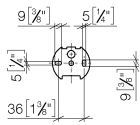

83 510 361 Product version from 7/3/2016

- width 145mm
- height 90 mm
- 150mm projection

	Brushed Dark Platinum	83 510 361-99
	Chrome	83 510 361-00
	Brushed Platinum	83 510 361-06
	Platinum	83 510 361-08
	Durabass (23kt Gold)	83 510 361-09
	Brushed Durabass (23kt Gold)	83 510 361-28
	Brushed Gold (PVD)	83 510 361-37
	Brushed Dark Brass (PVD)	83 510 361-39
	Brushed Bronze (PVD)	83 510 361-42

83 510 361 Product version from 7/3/2016

mm [inches]

83 510 361 Product version from 7/3/2016

Parts for other finishes can be found here: [Chrome](#)

### Spare parts list

No.	Item Number	Name	Quantity used	Delivery time
4	05 17 97 507 00 90	Attachment set 52 x 45 x 70 mm -	1.00	14
5	08 18 70 501-99	Hanger 125 x 185 x 50 mm - Brushed Dark Platinum	1.00	-
Spare part can no longer be ordered, please order the replacement item				
1	08 11 02 508-99	Cover for toilet roll holder 120 x 110 x 22 mm - Brushed Dark Platinum	1.00	40
3	04 31 11 140 00 90	Mounting Threaded pin M6 x 10 mm -	2.00	14
2	08 18 40 505 90	Sleeve Ø 9,95 x 8,25 x 5,00 mm -	2.00	14