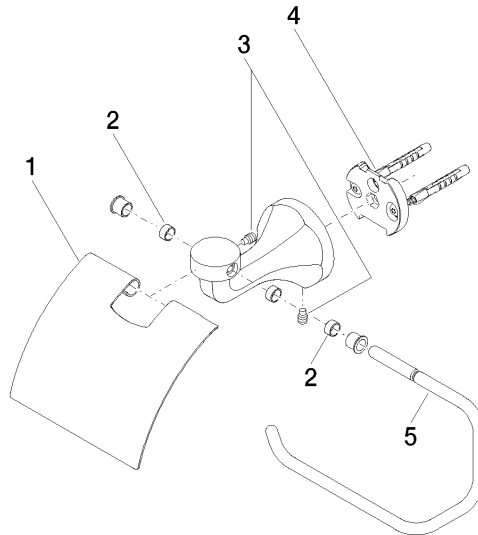

83 510 361 Product version from 7/3/2016

- width 145mm
- height 90 mm
- 150mm projection

	Brushed Dark Platinum	83 510 361-99
	Chrome	83 510 361-00
	Brushed Platinum	83 510 361-06
	Platinum	83 510 361-08
	Durabass (23kt Gold)	83 510 361-09
	Brushed Durabass (23kt Gold)	83 510 361-28
	Brushed Gold (PVD)	83 510 361-37
	Brushed Dark Brass (PVD)	83 510 361-39
	Brushed Bronze (PVD)	83 510 361-42

83 510 361 Product version from 7/3/2016

mm [inches]

83 510 361 Product version from 7/3/2016

Parts for other finishes can be found here: [Chrome](#)

### Spare parts list

No.	Item Number	Name	Quantity used	Delivery time
4	05 17 97 507 00 90	Attachment set 52 x 45 x 70 mm -	1.00	14
5	08 18 70 501-99	Hanger 125 x 185 x 50 mm - Brushed Dark Platinum	1.00	-
Spare part can no longer be ordered, please order the replacement item				
1	08 11 02 508-99	Cover for toilet roll holder 120 x 110 x 22 mm - Brushed Dark Platinum	1.00	40
3	04 31 11 140 00 90	Mounting Threaded pin M6 x 10 mm -	2.00	14
2	08 18 40 505 90	Sleeve Ø 9,95 x 8,25 x 5,00 mm -	2.00	14