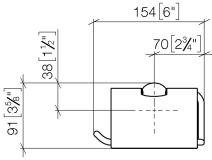

83 510 361 Product version from 7/3/2016

- width 145mm
- height 90 mm
- 150mm projection

	Brushed Dark Platinum	83 510 361-99
	Chrome	83 510 361-00
	Brushed Platinum	83 510 361-06
	Platinum	83 510 361-08
	Durabass (23kt Gold)	83 510 361-09
	Brushed Durabass (23kt Gold)	83 510 361-28
	Brushed Gold (PVD)	83 510 361-37
	Brushed Dark Brass (PVD)	83 510 361-39
	Brushed Bronze (PVD)	83 510 361-42

83 510 361 Product version from 7/3/2016

mm [inches]

83 510 361 Product version from 7/3/2016

Parts for other finishes can be found here: [Chrome](#)

### Spare parts list

No.	Item Number	Name	Quantity used	Delivery time
4	05 17 97 507 00 90	Attachment set 52 x 45 x 70 mm -	1.00	14
5	08 18 70 501-99	Hanger 125 x 185 x 50 mm - Brushed Dark Platinum	1.00	-
Spare part can no longer be ordered, please order the replacement item				
1	08 11 02 508-99	Cover for toilet roll holder 120 x 110 x 22 mm - Brushed Dark Platinum	1.00	40
3	04 31 11 140 00 90	Mounting Threaded pin M6 x 10 mm -	2.00	14
2	08 18 40 505 90	Sleeve Ø 9,95 x 8,25 x 5,00 mm -	2.00	14