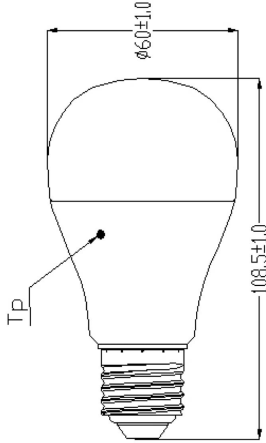

Product Overview

Product name	ToLEDo GLS V4 DIM FR 1060lm 827 E27 SL
Technology	LED
Watt (Rated) (W)	11
Lamp shape	Pear-shape
Cap/Base	E27
Lamp finish	Frosted/Coated
General application	Hospitality, Education, Residential & Consumer
ETIM Class	EC001959
E-number FI	4740295
Correlated colour temperature (k)	2700
Light colour	Homelight
CRI (Ra)	80
Colour Consistency (SDCM)	6
Wattage (W)	11
Power consumption (W)	11
Dimmable	Yes
Average life (Nominal) (h)	25000
Product EAN number	5410288266831
Warranty	3 years
Dimming method	Mains: leading / trailing edge

Technical drawings

Data table

GENERAL DATA

Product name	ToLEDo GLS V4 DIM FR 1060lm 827 E27 SL
Technology	LED
Watt (Rated) (W)	11
Lamp shape	Pear-shape
Cap/Base	E27
Lamp finish	Frosted/Coated
General application	Hospitality, Education, Residential & Consumer
ETIM Class	EC001959
E-number FI	4740295
Warranty	3 years

LIFETIME DATA

Average life (Nominal) (h)	25000
Average life (Rated) (h)	25000

PHYSICAL DATA

Nominal Product Diameter (mm)	109
Max. Lamp Diameter (mm) - D	60
Weight (kg)	0.111

PACKAGING

ToLEDo GLS V4 DIM FR 1060lm 827 E27 SL
0026683

Product EAN number	5410288266831
Packaging single length / height (cm)	14.0
Packaging single width (cm)	7.0
Packaging single depth (cm)	7.0
DUN14 (inner)	15410288266838
Units per inner package	6
Packaging inner length / height (cm)	23.4
Packaging inner width (cm)	16.1
Packaging inner depth (cm)	17.7
DUN14 (outer)	25410288266835
Units per outer package	60
Packaging outer length / height (cm)	82.7
Packaging outer width (cm)	25.3
Packaging outer depth (cm)	38.3