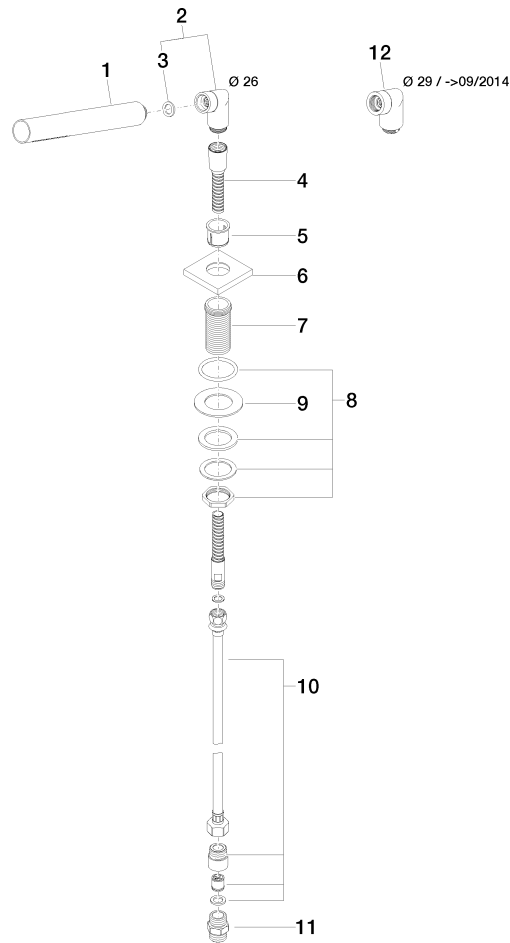

**Hand shower set for bath rim or tile edge installation - Brushed Dark Platinum** **SERIES SPECIFIC**

27 702 980 Product version up to 5/15/2020

- COMPACT RAIN, max. flow rate 6.8 l/min (at 3 bar)
- with anti-scale system
- rosette 60 x 60 mm
- hole diameter 32 mm
- metal shower hose 1750mm with integrated anti-twist protection
- WRAS

# Hand shower set for bath rim or tile edge installation - Brushed Dark Platinum SERIES SPECIFIC

---

27 702 980 Product version up to 5/15/2020

**Hand shower set for bath rim or tile edge installation - Brushed Dark Platinum**      **SERIES SPECIFIC**

27 702 980    Product version up to 5/15/2020

Parts for other finishes can be found here: [Chrome](#)

**Spare parts list**

No.	Item Number	Name	Quantity used	Delivery time
8	04 23 10 032 46 90	Mounting with seals M30 x 1,5 -	1.00	14
7	09 30 01 090-07	Connection Ø 33 x 67 mm - untreated nickel-plated	1.00	40
6	09 27 68 003-99	Rosette M33 x 1.5 60 x 60 x 9 mm - Brushed Dark Platinum	1.00	40
3	90 14 20 002 00 90	Washer 18,5 x 12,0 x 2,0 mm -	1.00	14
4	28 322 970-99	Metal shower hose 1/2" x 3/8" x 1750 mm - Brushed Dark Platinum	1.00	14
11	90 24 03 168 00 90	Nipple 1/2" x 1/2" -	1.00	14
9	09 30 11 060 90	Disc 60 x 34 x 2 mm -	1.00	14
10	12 505 970 90	High pressure hose 1/2" x 3/8" x 500 mm -	1.00	14
5	90 18 40 085 00 90	Sleeve -	1.00	14
12	04 24 04 187 00-99	Elbow 20° - Brushed Dark Platinum	1.00	-
Spare part can no longer be ordered, please order the replacement item				
2	04 24 04 287 00-99	Nipple 20° - Brushed Dark Platinum	1.00	40
1	90 12 11 140 41-99	Bar-type hand shower 6,8 l/min - Brushed Dark Platinum	1.00	-
Spare part can no longer be ordered, please order the replacement item				