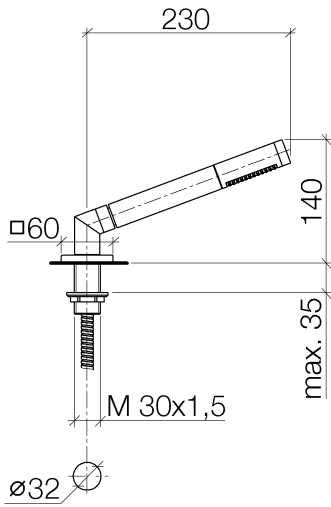

27 702 980 Product version up to 5/15/2020

Flow rate chart