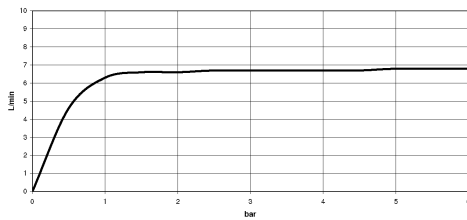

**Hand shower set for bath rim or tile edge installation - Brushed Dark Platinum** **SERIES SPECIFIC**

27 702 980 Product version up to 5/15/2020

- COMPACT RAIN, max. flow rate 6.8 l/min (at 3 bar)
- with anti-scale system
- rosette 60 x 60 mm
- hole diameter 32 mm
- metal shower hose 1750mm with integrated anti-twist protection
- WRAS

Two-piece design allows hose to later be changed without dismantling the fitting.

Intrinsic protection against back flow.

	Brushed Dark Platinum	27 702 980-99
	Chrome	27 702 980-00
	Brushed Platinum	27 702 980-06
	Platinum	27 702 980-08
	Dark Chrome	27 702 980-19
	Brushed Light Gold (PVD)	27 702 980-27
	Brushed Durabronze (23kt Gold)	27 702 980-28
	Matte Black	27 702 980-33
	Brushed Gold (PVD)	27 702 980-37
	Brushed Dark Brass (PVD)	27 702 980-39
	Brushed Bronze (PVD)	27 702 980-42
	Brushed Dark Bronze (PVD)	27 702 980-43
	Brushed Champagne (22kt Gold)	27 702 980-46
	Champagne (22kt Gold)	27 702 980-47
	Brushed Chrome	27 702 980-93

27 702 980 Product version up to 5/15/2020

Flow rate chart

Codes & Standards

ASME A112.18.1	cUPC	DIN 4109	EN 1717
ISO 3822	Scottish Water Byelaws	UK Water Supply Regulations	Ü-Zeichen