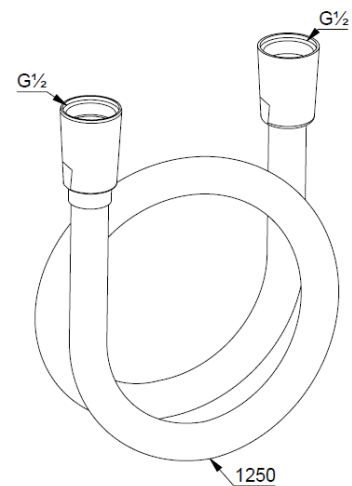

Technische Daten/ Technical Data

KLUDI SUPARAFLEX

shower hose

DN 15

Ref.: 6107153-00

Finishes:

53 matt white

Product description

Manufacturer KLUDI GmbH & Co. KG

Typ: KLUDI SUPARAFLEX

shower hose

Ref.: 6107153-00

shower hose

plastic coated

with metal-effect

with conical nuts

anti twist

G1/2 x G1/2 x 1250mm

Produktabbildung/ Product picture

Maßzeichnung/ Dimensional drawing

Durchfluss/ Flow rate