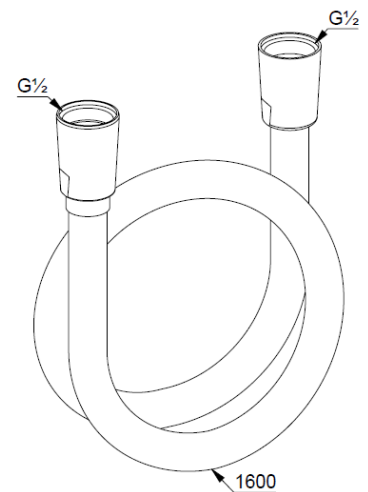

Technische Daten/ Technical Data

KLUDI SUPARAFLEX

shower hose

DN 15

Ref.: 6107253-00

Finishes:

53 matt white

Product description

Manufacturer KLUDI GmbH & Co. KG

Typ: KLUDI SUPARAFLEX

shower hose

Ref.: 6107253-00

shower hose

plastic coated

with metal-effect

with conical nuts

anti twist

G1/2 x G1/2 x 1600mm

Produktabbildung/ Product picture

Maßzeichnung/ Dimensional drawing

Durchfluss/ Flow rate