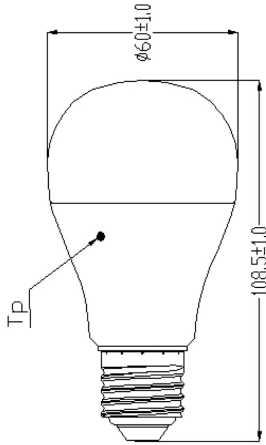

Product Overview

Product name	ToLEDo GLS V6 1055LM 827 E27 SL
Technology	LED
Watt (Rated) (W)	11
Cap/Base	E27
Fixture rating	Open
General application	Hospitality, Residential & Consumer
ETIM Class	EC001959
E-number FI	4740293
Correlated colour temperature (k)	2700
Light colour	Homelight
CRI (Ra)	80
Beam Angle (°)	180
Wattage (W)	11
Power consumption (W)	11
Average life (Nominal) (h)	15000
Product EAN number	5410288266824
Warranty	3 years
Useful luminous flux (#use)	1055

Technical drawings

Data table

GENERAL DATA

Product name	ToLEDo GLS V6 1055LM 827 E27 SL
Technology	LED
Watt (Rated) (W)	11
Cap/Base	E27
Fixture rating	Open
General application	Hospitality, Residential & Consumer
Performance ambient temperature Tq (°C)	25
ETIM Class	EC001959
E-number FI	4740293
Warranty	3 years

LIFETIME DATA

Average life (Nominal) (h)	15000
Average life (Rated) (h)	15000

PHYSICAL DATA

Nominal Product Length (mm)	120
Nominal Product Diameter (mm)	60
Weight (kg)	0.057

PACKAGING

ToLEDo GLS V6 1055LM 827 E27 SL
0026682

Product EAN number	5410288266824
Packaging single length / height (cm)	11.3
Packaging single width (cm)	6.4
Packaging single depth (cm)	6.4
DUN14 (inner)	15410288266821
Units per inner package	6
Packaging inner length / height (cm)	20.4
Packaging inner width (cm)	13.4
Packaging inner depth (cm)	13.7
DUN14 (outer)	25410288266828
Units per outer package	60
Packaging outer length / height (cm)	72.4
Packaging outer width (cm)	22.2
Packaging outer depth (cm)	29.7