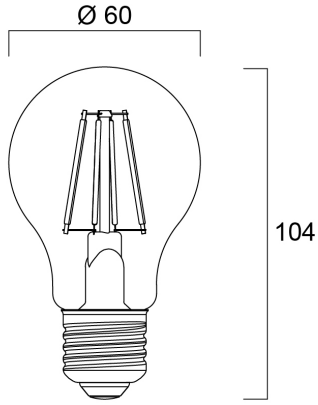

Product Overview

Product name	ToLEDo RT GLS V4 CL 470LM 840 E27 SL
Technology	LED
Watt (Rated) (W)	4.5
Cap/Base	E27
Fixture rating	Open
E-number FI	4740493
E-number SE	8292188
Colour temperature (K)	4000
CRI (Ra)	80
Wattage (W)	4.5
Product EAN number	5410288273266
Warranty	3 years

Technical drawings

Data table

GENERAL DATA

Product name	ToLEDo RT GLS V4 CL 470LM 840 E27 SL
Technology	LED
Watt (Rated) (W)	4.5
Cap/Base	E27
Fixture rating	Open
Performance ambient temperature Tq (°C)	25
E-number FI	4740493
E-number SE	8292188
Warranty	3 years

LIFETIME DATA

Average life (Rated) (h)	15000
--------------------------	-------

PHYSICAL DATA

Nominal Product Length (mm)	104
Nominal Product Diameter (mm)	60
Weight (kg)	0.03

PACKAGING

Single packaging type	Carton
Product EAN number	5410288273266
Packaging single width (cm)	6.5
Packaging single depth (cm)	6.5
DUN14 (inner)	25410288273260
Units per inner package	6
Packaging inner length / height (cm)	20.8
Packaging inner width (cm)	16.8
Packaging inner depth (cm)	13.4
DUN14 (outer)	15410288273263
Packaging outer length / height (cm)	72.8