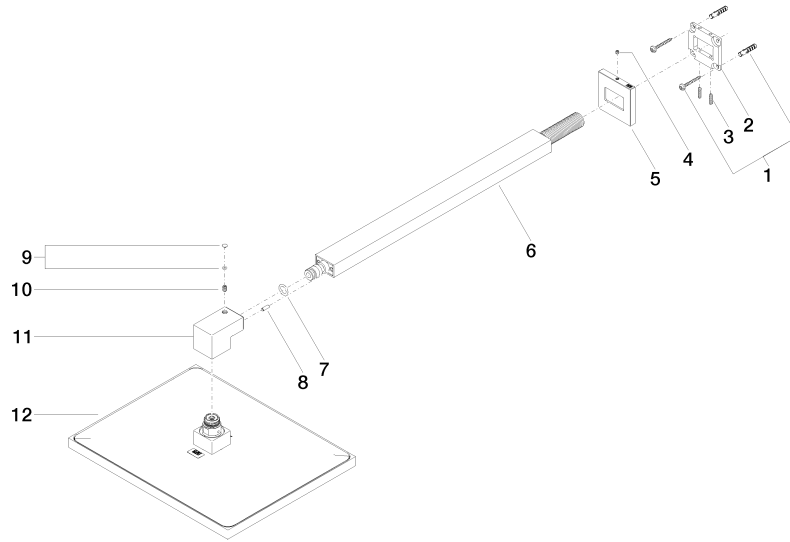

28 765 980 Product version from 3/13/2017

- rain shower 300 x 240mm
- Rain shower material: metal
- PURE RAIN, max. flow rate 20 l/min (at 3 bar)
- Function from: 12 l/min
- quick clearing
- with anti-scale system

Recommended miscellaneous

- Concealed wall elbow -** 35 085 970 90
- min. recess depth 90 mm
 - max. recess depth 163 mm

28 765 980 Product version from 3/13/2017

mm [inches]

Flow rate chart

Codes & Standards

DIN 4109

ISO 3822

Scottish Water
Byelaws

UK Water Supply
Regulations

Ü-Zeichen

Rainshower with wall fixing 300 x 240 mm - Brushed Dark Platinum

SERIES SPECIFIC

28 765 980 Product version from 3/13/2017

Certificates and sustainability

LGA_38

LGA_29

WRAS_2212

Spare parts list

No.	Item Number	Name	Quantity used	Delivery time
5	09 27 98 016-99	Rosette for rain shower Wall mounting 60 x 9 x 60 mm - Brushed Dark Platinum	1.00	40
12	04 12 05 063 00-99	Rainshower angular 300 x 240 mm - Brushed Dark Platinum	1.00	40
3	09 31 11 084 90	Mounting Threaded pin with hexagon socket with cup point M4 x16 mm -	2.00	14
1	04 30 31 032 00 90	Attachment set Bolt 4 x 35 mm -	1.00	14
11	09 17 01 180-99	Connection 36 x 39 x 61 mm - Brushed Dark Platinum	1.00	40
9	90 31 20 087 00-99	Plug with O-ring Ø 7 x 2,1 mm - Brushed Dark Platinum	1.00	40
7	90 14 10 011 00 90	O-Ring EPDM 70 11,0 x 2,5 mm -	1.00	14
8	09 31 11 040 90	Straight pin Ø 6 x12 mm -	1.00	14
6	04 28 22 247 20-99	Connection 505 x 35 x 21 mm - Brushed Dark Platinum	1.00	40
4	09 31 11 099 90	Mounting Threaded pin with hexagon socket with chamfered end M4 x 4 -	1.00	14
10	09 31 11 036 90	Mounting Threaded pin with hexagon socket with cup point M5 x 8 mm -	1.00	14
2	09 30 11 160 90	Connection 55 x 55 x 6,5 mm -	1.00	14