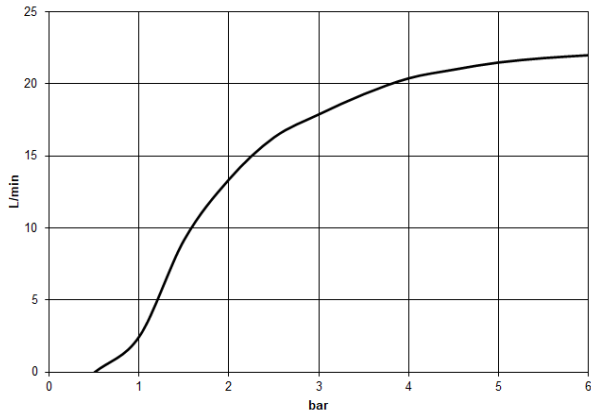

28 765 980 Product version from 3/13/2017

- rain shower 300 x 240mm
- Rain shower material: metal
- PURE RAIN, max. flow rate 20 l/min (at 3 bar)
- Function from: 12 l/min
- quick clearing
- with anti-scale system

Technical data:

- 450mm projection
- rosette 60 x 60 mm
- 1/2" connection

Notes:

- This product can help a building meet the requirements of Green Building Rating Systems, e.g. LEED®, BREEAM®, DGNB

Please note that this item can only be booked until 31.12.2026

Recommended miscellaneous

- Concealed wall elbow -** 35 085 970 90
- min. recess depth 90 mm
 - max. recess depth 163 mm

28 765 980 Product version from 3/13/2017

mm [inches]

Flow rate chart

Codes & Standards