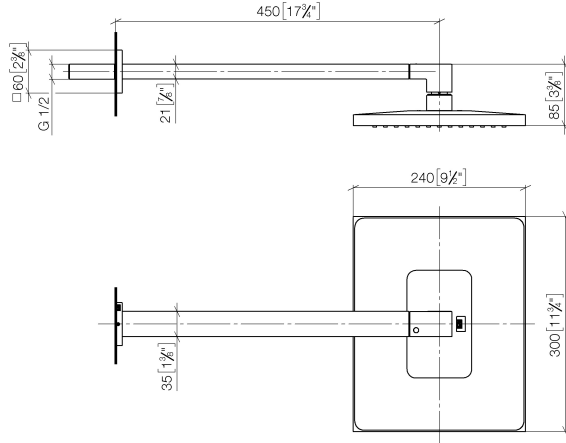

28 765 980 Product version from 3/13/2017

- rain shower 300 x 240mm
- Rain shower material: metal
- PURE RAIN, max. flow rate 20 l/min (at 3 bar)
- Function from: 12 l/min
- quick clearing
- with anti-scale system

Technical data:

- 450mm projection
- rosette 60 x 60 mm
- 1/2" connection

Notes:

- This product can help a building meet the requirements of Green Building Rating Systems, e.g. LEED®, BREEAM®, DGNB

Please note that this item can only be booked until 31.12.2026

Recommended miscellaneous

- Concealed wall elbow -** 35 085 970 90
- min. recess depth 90 mm
 - max. recess depth 163 mm

28 765 980 Product version from 3/13/2017

mm [inches]

Flow rate chart

Codes & Standards

Certificates and sustainability

LGA_38

LGA_29

WRAS_2212

Spare parts list

No.	Item Number	Name	Quantity used	Delivery time
5	09 27 98 016-99	Rosette for rain shower Wall mounting 60 x 9 x 60 mm - Brushed Dark Platinum	1.00	40
12	04 12 05 063 00-99	Rainshower angular 300 x 240 mm - Brushed Dark Platinum	1.00	40
3	09 31 11 084 90	Mounting Threaded pin with hexagon socket with cup point M4 x16 mm -	2.00	14
1	04 30 31 032 00 90	Attachment set Bolt 4 x 35 mm -	1.00	14
11	09 17 01 180-99	Connection 36 x 39 x 61 mm - Brushed Dark Platinum	1.00	40
9	90 31 20 087 00-99	Plug with O-ring Ø 7 x 2,1 mm - Brushed Dark Platinum	1.00	40
7	90 14 10 011 00 90	O-Ring EPDM 70 11,0 x 2,5 mm -	1.00	14
8	09 31 11 040 90	Straight pin Ø 6 x12 mm -	1.00	14
6	04 28 22 247 20-99	Connection 505 x 35 x 21 mm - Brushed Dark Platinum	1.00	40
4	09 31 11 099 90	Mounting Threaded pin with hexagon socket with chamfered end M4 x 4 -	1.00	14
10	09 31 11 036 90	Mounting Threaded pin with hexagon socket with cup point M5 x 8 mm -	1.00	14
2	09 30 11 160 90	Connection 55 x 55 x 6,5 mm -	1.00	14