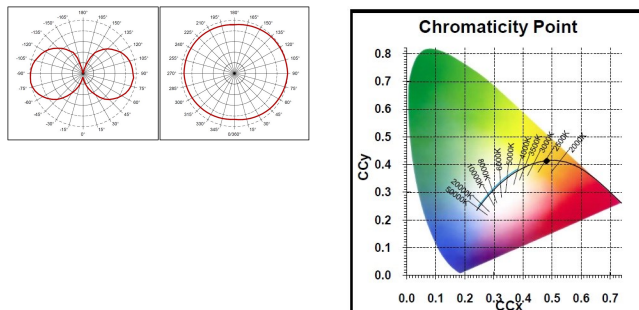

ToLEDo Retro GLS

ToLEDo RT GLS V4 CL 470LM 840 E27 SL
0027326

TECHNICAL DRAWINGS