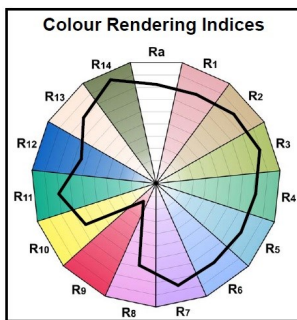

ToLEDo Retro GLS

ToLEDo RT GLS V4 CL 470LM 840 E27 SL
0027326

Product features

- Perfect for decorative and general lighting applications and creates a warm ambiance similar to traditional lamps
- Same look, size and functionality as incandescent lamps
- Omni-directional light distribution
- A++ energy rating
- Suitable replacement for incandescent and halogen lamps
- Gives same sparkling light effect as incandescent lamp
- Dimensionally identical to incandescent lamps - fits all fixtures
- Environment friendly - no mercury and lower CO2 emissions

PRODUCT OVERVIEW

Product name	ToLEDo RT GLS V4 CL 470LM 840 E27 SL
Technology	LED
Watt (Rated) (W)	4.5
Type	ToLEDo Retro A60
Cap/Base	E27
Fixture rating	Open
General application	Hospitality, Residential & Consumer
ETIM Class	EC001959
E-number FI	4740493
E-number SE	8292188
Warranty	3 years
Luminous flux (lm)	470
Colour temperature (K)	4000
Light colour	Cool White
CRI (Ra)	80
Beam Angle (°)	300
Wattage (W)	4.5
Average life (Nominal) (h)	15000
Product EAN number	5410288273266

PHOTOMETRY