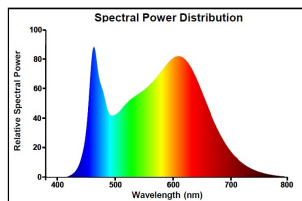

ToLEDo Retro GLS

ToLEDo RT GLS V4 CL 470LM 840 E27 SL
0027326

Product features

- Perfect for decorative and general lighting applications and creates a warm ambiance similar to traditional lamps
- Same look, size and functionality as incandescent lamps
- Omni-directional light distribution
- A++ energy rating
- Suitable replacement for incandescent and halogen lamps
- Gives same sparkling light effect as incandescent lamp
- Dimensionally identical to incandescent lamps - fits all fixtures
- Environment friendly - no mercury and lower CO2 emissions

PRODUCT OVERVIEW

Product name	ToLEDo RT GLS V4 CL 470LM 840 E27 SL
Technology	LED
Watt (Rated) (W)	4.5
Type	ToLEDo Retro A60
Cap/Base	E27
Fixture rating	Open
General application	Hospitality, Residential & Consumer
ETIM Class	EC001959
E-number FI	4740493
E-number SE	8292188
Warranty	3 years
Luminous flux (lm)	470
Colour temperature (K)	4000
Light colour	Cool White
CRI (Ra)	80
Beam Angle (°)	300
Wattage (W)	4.5
Average life (Nominal) (h)	15000
Product EAN number	5410288273266

PHOTOMETRY