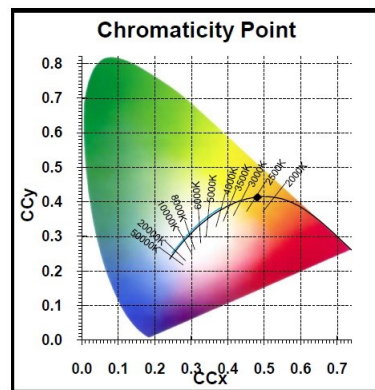

ToLEDo Retro GLS

ToLEDo RT GLS V4 CL 470LM 840 E27 SL

0027326

Packaging outer length / height (cm)	72.8
Packaging outer width (cm)	22.0
Packaging outer depth (cm)	29.1

Safety data

Breakage cleaning instructions	Not applicable
Special purpose lamp	No
Dry applications use only	Yes
Suitable for household illumination	Yes
Safety message	Not Suitable for totally enclosed fixtures

PHOTOMETRY

TECHNICAL DRAWINGS