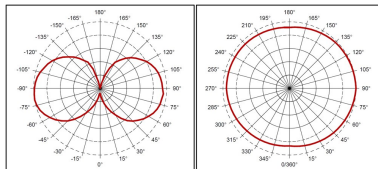

ToLEDo Retro GLS

ToLEDo RT GLS V4 CL 470LM 840 E27 SL

0027326

Packaging outer length / height (cm)	72.8
Packaging outer width (cm)	22.0
Packaging outer depth (cm)	29.1

Safety data

Breakage cleaning instructions	Not applicable
Special purpose lamp	No
Dry applications use only	Yes
Suitable for household illumination	Yes
Safety message	Not Suitable for totally enclosed fixtures

PHOTOMETRY