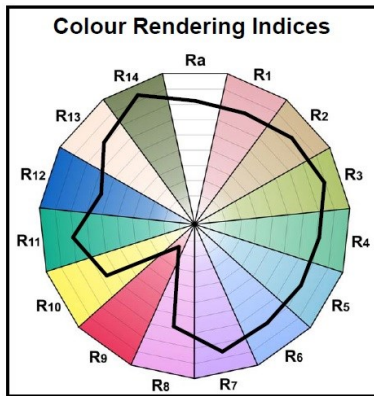

ToLEDo Retro GLS

ToLEDo RT GLS V4 CL 470LM 840 E27 SL

0027326

Packaging outer length / height (cm)	72.8
Packaging outer width (cm)	22.0
Packaging outer depth (cm)	29.1

Safety data

Breakage cleaning instructions	Not applicable
Special purpose lamp	No
Dry applications use only	Yes
Suitable for household illumination	Yes
Safety message	Not Suitable for totally enclosed fixtures

PHOTOMETRY

TECHNICAL DRAWINGS