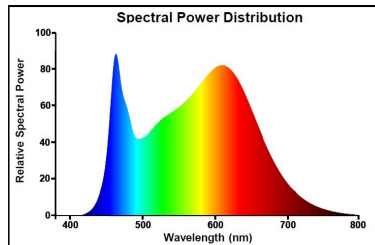

ToLEDo Retro GLS

ToLEDo RT GLS V4 CL 470LM 840 E27 SL

0027326

Packaging outer length / height (cm)	72.8
Packaging outer width (cm)	22.0
Packaging outer depth (cm)	29.1

Safety data

Breakage cleaning instructions	Not applicable
Special purpose lamp	No
Dry applications use only	Yes
Suitable for household illumination	Yes
Safety message	Not Suitable for totally enclosed fixtures

PHOTOMETRY

TECHNICAL DRAWINGS