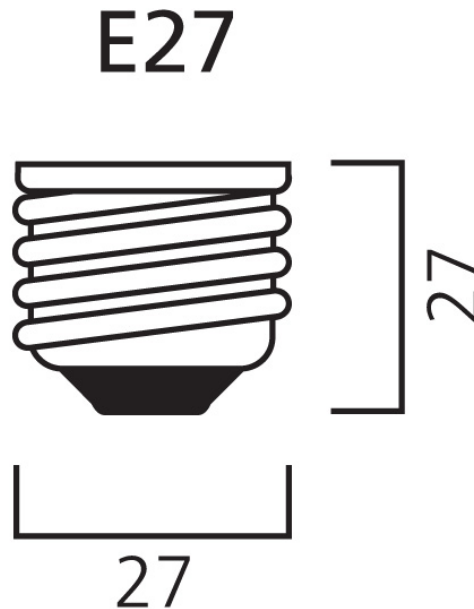

Product Overview

Product name	ToLEDo BALL V4 DIM FROSTED 470LM E27 SL
Technology	LED
Watt (Rated) (W)	5.6
Cap/Base	E27
Fixture rating	Open
General application	Hospitality, Education, Residential & Consumer
ETIM Class	EC001959
E-number FI	4740204
E-number SE	8296546
Correlated colour temperature (k)	2700
Light colour	Homelight
CRI (Ra)	80
Beam Angle (°)	160
Wattage (W)	5.6
Power consumption (W)	5.6
Dimmable	Yes
Average life (Nominal) (h)	15000
Product EAN number	5410288269474
Warranty	3 years
Useful luminous flux (#use)	470

Technical drawings

Data table

GENERAL DATA

Product name	ToLEDo BALL V4 DIM FROSTED 470LM E27 SL
Technology	LED
Watt (Rated) (W)	5.6
Cap/Base	E27
Fixture rating	Open
General application	Hospitality, Education, Residential & Consumer
Performance ambient temperature Tq (°C)	25
ETIM Class	EC001959
E-number FI	4740204
E-number SE	8296546
Warranty	3 years

LIFETIME DATA

Average life (Nominal) (h)	15000
Average life (Rated) (h)	15000

PHYSICAL DATA

Nominal Product Length (mm)	78
Nominal Product Diameter (mm)	45
Weight (kg)	0.043

PACKAGING

Product EAN number	5410288269474
Packaging single length / height (cm)	10.2
Packaging single width (cm)	4.9
Packaging single depth (cm)	4.9
DUN14 (inner)	15410288269471
Units per inner package	6
Packaging inner length / height (cm)	15.3
Packaging inner width (cm)	12.7
Packaging inner depth (cm)	10.6
Units per outer package	60
Packaging outer length / height (cm)	55.3
Packaging outer width (cm)	15.1
Packaging outer depth (cm)	33.6