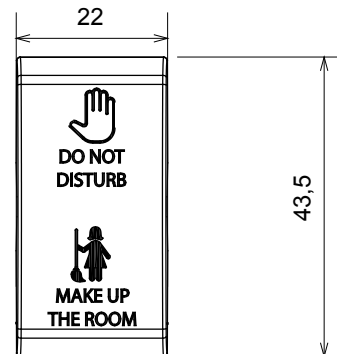

Wide range of control devices, sockets for power supply (conforming to national and international standards) signal pick-up, climate control, comfort management, technical alarm signalling and emergency lighting management. The ChoruSmart modular devices are available in five colours, glossy white, satin white, natural beige, satin black and lacquered titanium and in various sizes from 1/2, 1, 2 and 3 modules. Thanks to the mounting supports for rectangular, square and round boxes, endless combinations can be created with the ChoruSmart range of plates.

|                |                        |                           |             |
|----------------|------------------------|---------------------------|-------------|
| Category       | Replaceable button key | Button key                | Neutral     |
| Symbol         | DND+MUR                | Colour                    | Satin white |
| Standard       | EN 60669-1             | Thermo-pressure with ball | 125 °C      |
| Glow Wire Test | 850 °C                 | No. modules               | 1           |
| Electrocod     | 140                    |                           |             |

### DIMENSIONAL