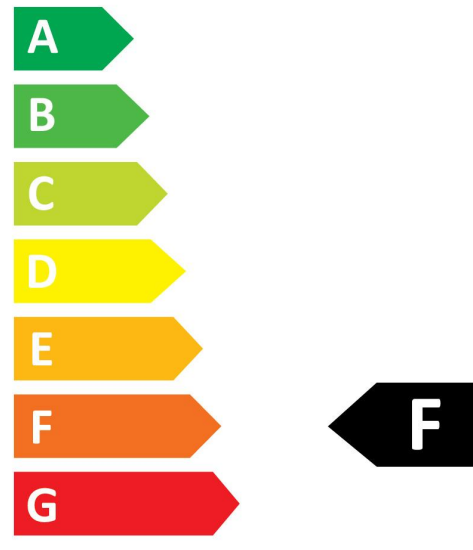

### SAFETY DATA

## Energy label

5  
kWh/1000h

5  
kWh/1000h

Light your world