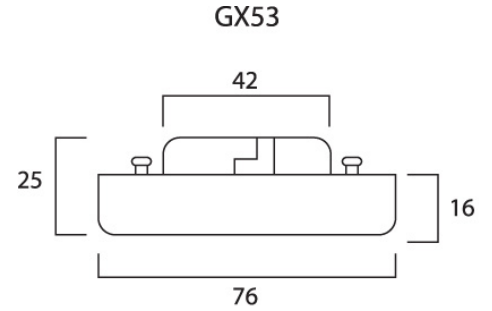

### Product Overview

Product name	ToLEDo MicroLynx V2 470LM 830 SL
Technology	LED
Watt (Rated) (W)	5
Cap/Base	GX53
Fixture rating	Open
E-number FI	4741146
Colour temperature (K)	3000
CRI (Ra)	80
Colour Variation Initial (SDCM)	6
Photobiological Risk Group	RG0
Wattage (W)	5
Product EAN number	5410288296944
Warranty	3 years

## Technical drawings

### PHYSICAL DATA

Nominal Product Length (mm)	75
Nominal Product Diameter (mm)	25
Weight (kg)	0.048

### PACKAGING

Single packaging type	Carton
Product EAN number	5410288296944
Packaging single width (cm)	2.7
Packaging single depth (cm)	7.6
DUN14 (outer)	15410288296941
Packaging outer length / height (cm)	16.0