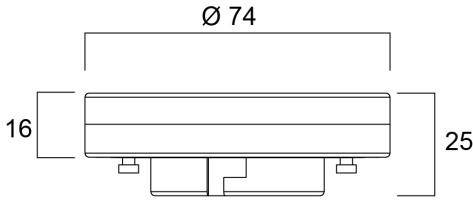

Technical drawings

Data table

GENERAL DATA

Product name	ToLEDo MicroLynx V2 470LM 830 SL
Technology	LED
Watt (Rated) (W)	5
Cap/Base	GX53
Fixture rating	Open
Operating temperature range (°C)	-20°C...+40°C
Performance ambient temperature Tq (°C)	25
E-number FI	4741146
Warranty	3 years

OPTICAL DATA

Luminous flux (Rated) (lm)	470
Colour temperature (K)	3000
CRI (Ra)	80