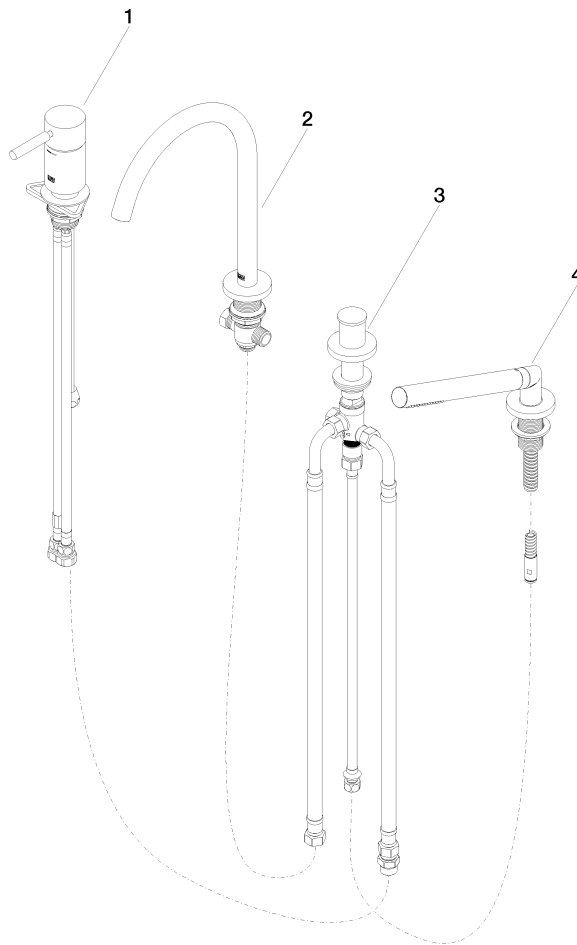

27 632 661 Product version from 7/1/2023

- spout: circular, air-enriched flow
- max. flow 23.5 l/min at 3 bar flow pressure
- Hand shower: COMPACT RAIN, max. flow rate 6.8 l/min (at 3 bar)
- complete hand shower set with anti-scale system
- automatic bath/shower diverter
- 221mm projection
- height of mixer 319 mm
- height up to aerator 216 mm
- hole diameter spout 35 mm
- hole diameter single-lever mixer 35 mm
- hole diameter for complete hand shower set 32 mm
- rosette for spout Ø 60mm
- rosette for single-lever mixer Ø 55mm
- rosette for complete hand shower set Ø 60mm
- metal shower hose 1750mm with integrated anti-twist protection
- WRAS

Codes & Standards

ASME A112.18.1	cUPC	DIN 4109	EN 1717
ISO 3822	Scottish Water Byelaws	UK Water Supply Regulations	Ü-Zeichen

META Bath shower set for bath rim or tile edge installation - Matte Black

META

Belgaqua_25-341-2

27 632 661 Product version from 7/1/2023

Spare parts list

No.	Item Number	Name	Quantity used	Delivery time
	2 13 512 661-33	META Bath spout without diverter for deck mounting - Matte Black	1.00	-
Spare part can no longer be ordered, please order the replacement item				
	3 29 140 660-33	META Two-way diverter for bath rim or tile edge installation - Matte Black	1.00	40
	1 29 300 660-33	META Single-lever bath mixer for bath rim or tile edge installation - Matte Black	1.00	40
	4 27 702 660-33	META Hand shower set for bath rim or tile edge installation - Matte Black	1.00	20