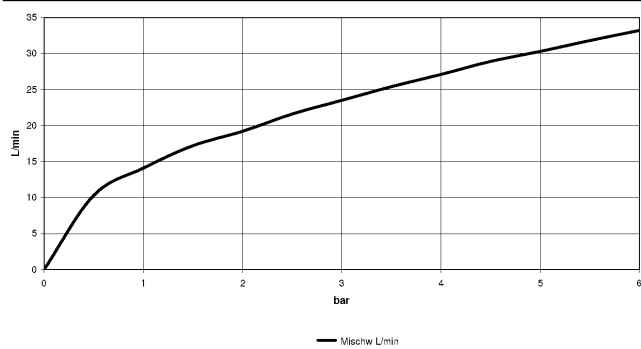

Flow rate chart

Codes & Standards

ASME A112.18.1	cUPC	DIN 4109	EN 1717
ISO 3822	Scottish Water Byelaws	UK Water Supply Regulations	Ü-Zeichen