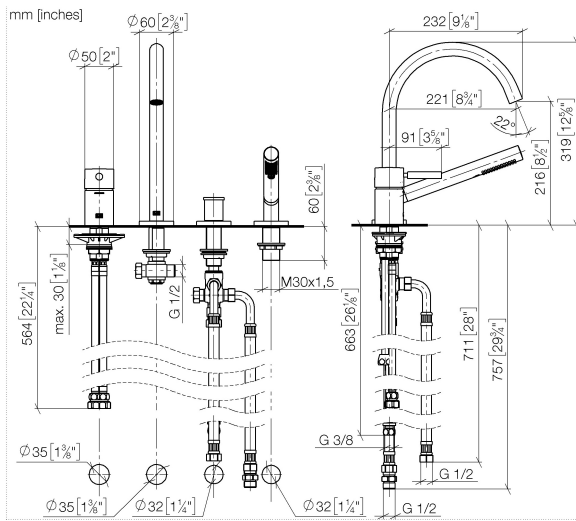

27 632 661 Product version from 7/1/2023

- spout: circular, air-enriched flow
- max. flow 23.5 l/min at 3 bar flow pressure
- Hand shower: COMPACT RAIN, max. flow rate 6.8 l/min (at 3 bar)
- complete hand shower set with anti-scale system
- automatic bath/shower diverter
- 221mm projection
- height of mixer 319 mm
- height up to aerator 216 mm
- hole diameter spout 35 mm
- hole diameter single-lever mixer 35 mm
- hole diameter for complete hand shower set 32 mm
- rosette for spout Ø 60mm
- rosette for single-lever mixer Ø 55mm
- rosette for complete hand shower set Ø 60mm
- metal shower hose 1750mm with integrated anti-twist protection
- WRAS

Recommended miscellaneous

Perfecto installation kit - 12 614 970 90

Recommended miscellaneous

Decorative caps for Perfecto - 12 801 970-33
Matte Black
 • 1 pair

27 632 661 Product version from 7/1/2023

Flow rate chart

Codes & Standards

ASME A112.18.1	cUPC	DIN 4109	EN 1717
ISO 3822	Scottish Water Byelaws	UK Water Supply Regulations	Ü-Zeichen

META Bath shower set for bath rim or tile edge installation - Matte Black

META

Belgaqua_25-341-2

27 632 661 Product version from 7/1/2023

Spare parts list

No.	Item Number	Name	Quantity used	Delivery time
	2 13 512 661-33	META Bath spout without diverter for deck mounting - Matte Black	1.00	-
Spare part can no longer be ordered, please order the replacement item				
	3 29 140 660-33	META Two-way diverter for bath rim or tile edge installation - Matte Black	1.00	40
	1 29 300 660-33	META Single-lever bath mixer for bath rim or tile edge installation - Matte Black	1.00	40
	4 27 702 660-33	META Hand shower set for bath rim or tile edge installation - Matte Black	1.00	20