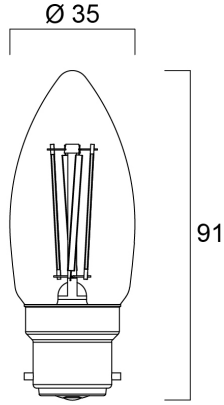

Product Overview

Product name	ToLEDo RT CANDLE V4 ST 470LM 827 B22 SL
Technology	LED
Watt (Rated) (W)	4.5
Cap/Base	B22
Fixture rating	Open
E-number SE	8295022
Colour temperature (K)	2700
CRI (Ra)	80
Wattage (W)	4.5
Product EAN number	5410288272856
Warranty	3 years

Technical drawings

Data table

GENERAL DATA

Product name	ToLEDo RT CANDLE V4 ST 470LM 827 B22 SL
Technology	LED
Watt (Rated) (W)	4.5
Cap/Base	B22
Fixture rating	Open
Performance ambient temperature Tq (°C)	25
E-number SE	8295022
Warranty	3 years

OPTICAL DATA

Luminous flux (Rated) (lm)	470
Colour temperature (K)	2700
CRI (Ra)	80
Lumen maintenance at end of nominal life (%)	70

ToLED_o RT CANDLE V4 ST 470LM 827 B22 SL 0027285

ELECTRICAL DATA

Wattage (W)	4.5
Starting time (max) (s)	0.5
Lamp power factor	0.5
Control gear required	No
Inrush Current (A)	2.6
Nominal Frequency (Hz)	50/60Hz
Max. products per 10A C Breaker	38

LIFETIME DATA

Average life (Rated) (h)	15000
--------------------------	-------

PHYSICAL DATA

Nominal Product Length (mm)	91
Nominal Product Diameter (mm)	35
Weight (kg)	0.025

PACKAGING

Single packaging type	Carton
Product EAN number	5410288272856
Packaging single width (cm)	3.8
Packaging single depth (cm)	3.8
DUN14 (inner)	25410288272850
Units per inner package	6
Packaging inner length / height (cm)	14.4
Packaging inner width (cm)	10.4
Packaging inner depth (cm)	12.1
DUN14 (outer)	15410288272853
Packaging outer length / height (cm)	55.0