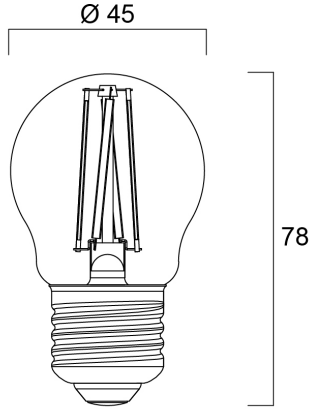

Product Overview

Product name	ToLEDo RT BALL V4 ST 470LM 827 E27 SL
Technology	LED
Watt (Rated) (W)	4.5
Cap/Base	E27
Fixture rating	Open
E-number FI	4740426
E-number SE	8295068
Colour temperature (K)	2700
CRI (Ra)	80
Wattage (W)	4.5
Product EAN number	5410288272597
Warranty	3 years

Technical drawings

Data table

GENERAL DATA

Product name	ToLEDo RT BALL V4 ST 470LM 827 E27 SL
Technology	LED
Watt (Rated) (W)	4.5
Cap/Base	E27
Fixture rating	Open
Performance ambient temperature Tq (°C)	25
E-number FI	4740426
E-number SE	8295068
Warranty	3 years

OPTICAL DATA

Luminous flux (Rated) (lm)	470
Colour temperature (K)	2700
CRI (Ra)	80

ToLEDo RT BALL V4 ST 470LM 827 E27 SL 0027259

Lumen maintenance at end of nominal life (%)	70
--	----

ELECTRICAL DATA

Wattage (W)	4.5
Starting time (max) (s)	0.5
Lamp power factor	0.5
Control gear required	No
Inrush Current (A)	2.6
Nominal Frequency (Hz)	50/60Hz
Max. products per 10A C Breaker	38

LIFETIME DATA

Average life (Rated) (h)	15000
--------------------------	-------

PHYSICAL DATA

Nominal Product Length (mm)	78
Nominal Product Diameter (mm)	45
Weight (kg)	0.02

PACKAGING

Single packaging type	Carton
Product EAN number	5410288272597
Packaging single width (cm)	4.8
Packaging single depth (cm)	4.8
DUN14 (inner)	25410288272591
Units per inner package	6
Packaging inner length / height (cm)	15.3
Packaging inner width (cm)	11.1
Packaging inner depth (cm)	10.6
DUN14 (outer)	15410288272594
Packaging outer length / height (cm)	54.7