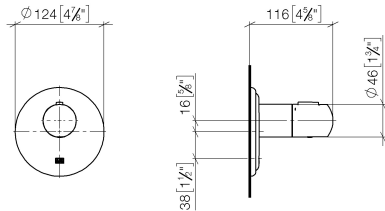

Required miscellaneous

xTOOL Concealed thermostat module without volume control - 35 503 970 90
 •min. recess depth 85 mm
 •max. recess depth 110 mm

Required miscellaneous

xGRID Installation track 555 mm - 12 360 970 90

Recommended miscellaneous

xGRID Attachment set for integrating in the dry wall construction - 12 340 970 90

36 501 977 Product version up to 2/2/2021
mm [inches]

Flow rate chart

Codes & Standards

DIN 4109

EN 1111

uct-declarat

Spare parts list

No.	Item Number	Name	Quantity used	Delivery time
10	90 30 30 136 00 90	Bolt -	1.00	14
4	09 31 11 048 90	Mounting Threaded pin with hexagon socket with point M4 x 8 mm -	1.00	14
2	90 11 01 196 00 90	Retainer -	1.00	14
1	90 15 02 065 00 90	Thermostat cartridge with control unit Ø 44 x 147 mm -	1.00	14
3	09 11 02 543-06	cover	1.00	20
6	90 21 02 112 00-06	Sleeve - Brushed Platinum	1.00	20
11	90 31 20 049 00-13	Plug - black	1.00	40
9	90 16 02 027 00 90	Spring Ø 4,5 x 7,5 mm -	1.00	14
8	90 21 33 011 00-13	Repair kit for thermostat handle - black	1.00	14
5	90 14 10 049 00 90	O-Ring 45,69 x 2,62 mm -	1.00	14
7	90 17 33 005 01-06	Handle complete for thermostat - Brushed Platinum	1.00	20