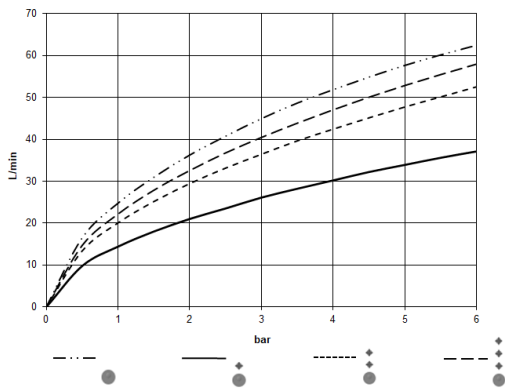

Recommended miscellaneous

xGRID Attachment set for integrating in the dry wall construction - 12 340 970 90

36 501 977 Product version up to 2/2/2021
mm [inches]

Flow rate chart

Codes & Standards

DIN 4109

EN 1111

ISO 3822

Scottish Water
Byelaws

UK Water Supply
Regulations

Ü-Zeichen

MADISON xTOOL Concealed thermostat without volume control 1/2" - Brushed
Platinum

MADISON

36 501 977 Product version up to 2/2/2021

Certificates and sustainability