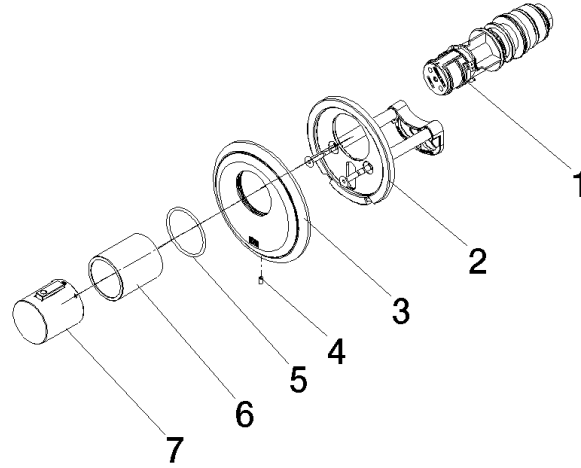

Recommended miscellaneous

xGRID Attachment set for integrating in the dry wall construction - 12 340 970 90

36 501 977 Product version up to 2/2/2021
mm [inches]

Flow rate chart

Codes & Standards

DIN 4109

EN 1111

uct-declarat

Spare parts list

No.	Item Number	Name	Quantity used	Delivery time
10	90 30 30 136 00 90	Bolt -	1.00	14
4	09 31 11 048 90	Mounting Threaded pin with hexagon socket with point M4 x 8 mm -	1.00	14
2	90 11 01 196 00 90	Retainer -	1.00	14
1	90 15 02 065 00 90	Thermostat cartridge with control unit Ø 44 x 147 mm -	1.00	14
3	09 11 02 543-06	cover	1.00	20
6	90 21 02 112 00-06	Sleeve - Brushed Platinum	1.00	20
11	90 31 20 049 00-13	Plug - black	1.00	40
9	90 16 02 027 00 90	Spring Ø 4,5 x 7,5 mm -	1.00	14
8	90 21 33 011 00-13	Repair kit for thermostat handle - black	1.00	14
5	90 14 10 049 00 90	O-Ring 45,69 x 2,62 mm -	1.00	14
7	90 17 33 005 01-06	Handle complete for thermostat - Brushed Platinum	1.00	20