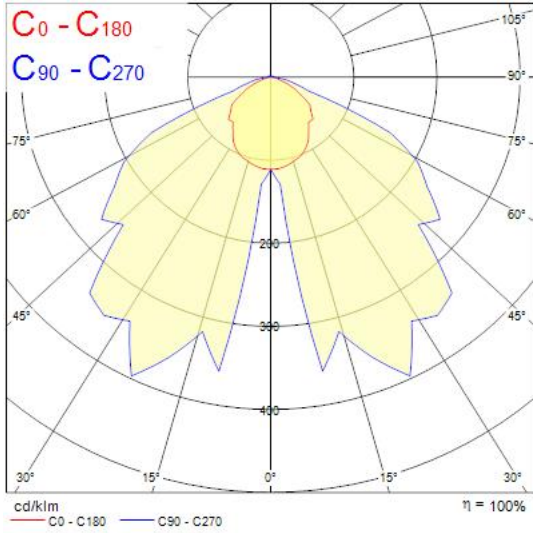

Warranty

5 years

Photometry