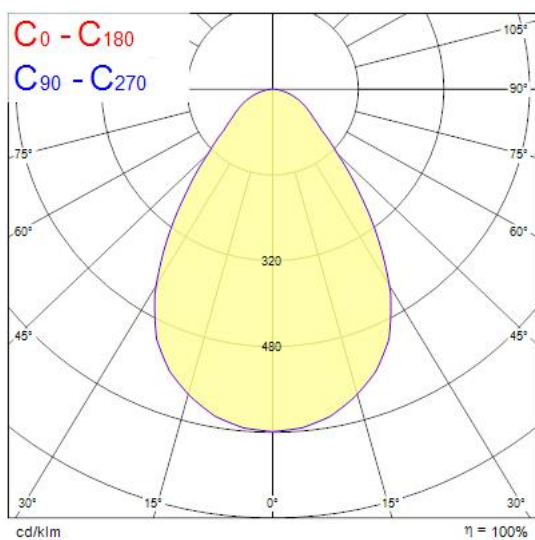

Concord

Solstice 150 1850lm 940 SSC WW
2070395

IP rating	IP40/20
IK rating	IK02
Product EAN number	5025768703951
Warranty	5 years

Photometry