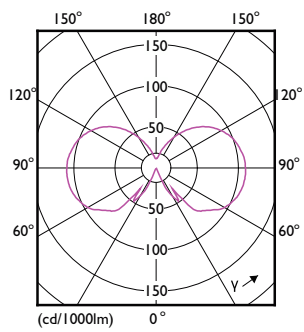

Light Distribution Diagram - CorePro LEDBulbND 7-60W E27 G93 827 CL G