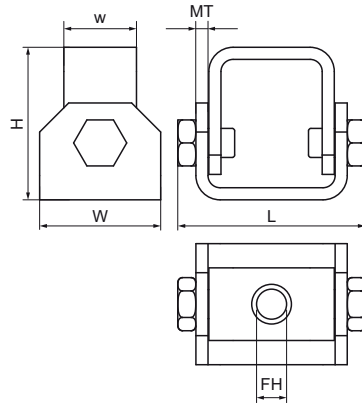

### Features & benefits

- especially for angled installations with bracings
- suitable for fixing to walls or fixing rails
- adjustable angle up to 90°
- with two holes Ø13 mm
- material: steel
- product is part of the Walraven UltraProtect® 1000 system
- suitable for in- and outdoor applications
- stands min. 1,000 hours salt spray test (max. 5% red rust) according to ISO 9227
- Max. allowed load: when used at an angle of 45° on wall/ceiling.

Product Number	For Rail Type	Total Height	Total Width	Total Length	Material Thickness	Width	Fixing Hole	Maximum Allowed Load Faz
<i>Reference Letter</i>		<i>H</i>	<i>W</i>	<i>L</i>	<i>MT</i>	<i>w</i>	<i>FH</i>	<i>F<sub>0,z</sub></i>
<i>Unit description</i>		<i>mm</i>	<i>mm</i>	<i>mm</i>	<i>mm</i>	<i>mm</i>	<i>mm</i>	<i>N</i>
66588818	41x21, 41x41, 41x51, 41x62, 41x82	63	50	77.5	5.00	30	12.4	5,000