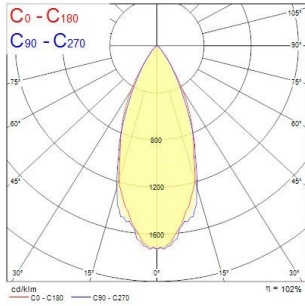

SylFire IP20

SYLFIRE LED TILT TABLE 830 DIM WHITE DC

0059827

Product features

- IP20 LED downlight, fire rated for 30, 60 and 90 minutes. 8W up to 620 lumen output.

PRODUCT OVERVIEW

Product name	SYLFIRE LED TILT TABLE 830 DIM WHITE DC
Technology	LED
Housing	Aluminium
Mount	Ceiling recessed mounting
Environment	Indoor
General application	Residential & Consumer
ETIM Class	EC001744
Warranty	5 years
Useful luminous flux (Fuse)	730
Fixture luminous flux (lm)	730
Luminaire efficacy (lm/W)	91
Correlated colour temperature (k)	3000
Colour Code	830
Light colour	Warm White
CRI (Ra)	80
Colour Variation Initial (SDCM)	SDCM6
Beam Angle (°)	40
Photobiological Risk Group	RG1
Total power consumption (W)	8
Electrical protection	Class II
Dimmable	Yes
Dimming method	Mains: leading / trailing edge
Minimum dimming level (%)	10
Housing colour	White
IP rating	IP20
IK rating	IK06
Product EAN number	5410288598277

PHOTOMETRY

SylFire IP20 SYLFIRE LED TILTABLE 830 DIM WHITE DC 0059827

TECHNICAL DRAWINGS