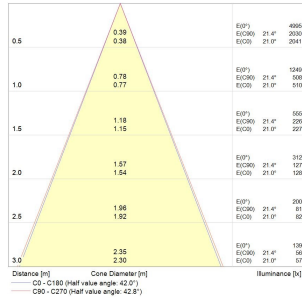

SylFire IP20

SYLFIRE LED TILT TABLE 830 DIM WHITE DC

0059827

Product features

- IP20 LED downlight, fire rated for 30, 60 and 90 minutes. 8W up to 620 lumen output.

PRODUCT OVERVIEW

Product name	SYLFIRE LED TILT TABLE 830 DIM WHITE DC
Technology	LED
Housing	Aluminium
Mount	Ceiling recessed mounting
Environment	Indoor
General application	Residential & Consumer
ETIM Class	EC001744
Warranty	5 years
Useful luminous flux (Fuse)	730
Fixture luminous flux (lm)	730
Luminaire efficacy (lm/W)	91
Correlated colour temperature (k)	3000
Colour Code	830
Light colour	Warm White
CRI (Ra)	80
Colour Variation Initial (SDCM)	SDCM6
Beam Angle (°)	40
Photobiological Risk Group	RG1
Total power consumption (W)	8
Electrical protection	Class II
Dimmable	Yes
Dimming method	Mains: leading / trailing edge
Minimum dimming level (%)	10
Housing colour	White
IP rating	IP20
IK rating	IK06
Product EAN number	5410288598277

PHOTOMETRY

SylFire IP20 SYLFIRE LED TILTABLE 830 DIM WHITE DC 0059827

TECHNICAL DRAWINGS