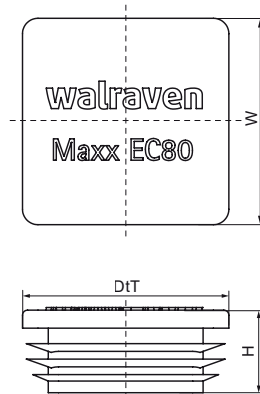

Walraven Maxx End Cap

(H20540)

finishing of rail

Features & benefits

- for clean finishing of rail end, covers all burrs
- easy to fix securely
- material: PE (polyethylene), green

Product Number	For Rail Type	Total Height	Total Width	Total Depth
<i>Reference Letter</i>		<i>H</i>	<i>W</i>	<i>DtT</i>
<i>Unit description</i>		<i>mm</i>	<i>mm</i>	<i>mm</i>
6566810	100x100	32	100	100
6566812	100x120	32	120	100
6566808	80x80	32	80	80
6566815	100x150	33	150	100