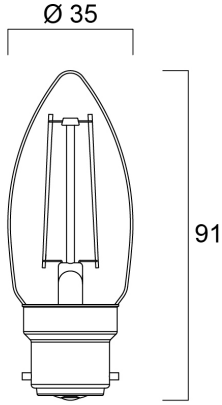

Product Overview

Product name	ToLEDo RT CANDLE V4 CL 250LM 827 B22 SL
Technology	LED
Watt (Rated) (W)	2.5
Cap/Base	B22
Fixture rating	Open
E-number SE	8290513
Colour temperature (K)	2700
CRI (Ra)	80
Wattage (W)	2.5
Product EAN number	5410288271828
Warranty	3 years

Technical drawings

Data table

GENERAL DATA

Product name	ToLEDo RT CANDLE V4 CL 250LM 827 B22 SL
Technology	LED
Watt (Rated) (W)	2.5
Cap/Base	B22
Fixture rating	Open
Performance ambient temperature Tq (°C)	25
E-number SE	8290513
Warranty	3 years

LIFETIME DATA

Average life (Rated) (h)	15000
--------------------------	-------

PHYSICAL DATA

Nominal Product Length (mm)	91
Nominal Product Diameter (mm)	35
Weight (kg)	0.025

PACKAGING

Single packaging type	Carton
Product EAN number	5410288271828
Packaging single width (cm)	3.8
Packaging single depth (cm)	3.8
DUN14 (inner)	25410288271822
Units per inner package	6
Packaging inner length / height (cm)	14.4
Packaging inner width (cm)	10.4
Packaging inner depth (cm)	12.1
DUN14 (outer)	15410288271825
Packaging outer length / height (cm)	55.0