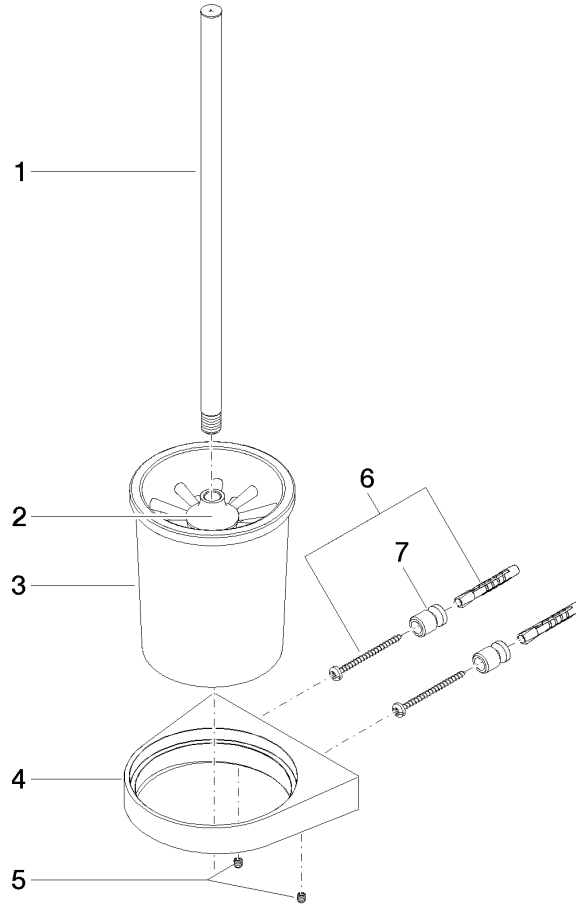

**Toilet brush set , wall model - Matte Black**

SERIES SPECIFIC

83 900 970 Product version from 7/1/2023

- crystal glass
- brush, matte black
- width 126mm
- height 415 mm
- 120mm projection

	Matte Black	83 900 970-33
	Chrome	83 900 970-00
	Brushed Platinum	83 900 970-06
	Dark Chrome	83 900 970-19
	Light Gold (PVD)	83 900 970-26
	Brushed Light Gold (PVD)	83 900 970-27
	Brushed Durabrass (23kt Gold)	83 900 970-28
	Brushed Gold (PVD)	83 900 970-37
	Brushed Dark Brass (PVD)	83 900 970-39
	Brushed Bronze (PVD)	83 900 970-42
	Brushed Dark Bronze (PVD)	83 900 970-43
	Brushed Champagne (22kt Gold)	83 900 970-46
	Champagne (22kt Gold)	83 900 970-47
	Brushed Chrome	83 900 970-93
	Brushed Dark Platinum	83 900 970-99

**Recommended miscellaneous**

**Brush matte black -**

90 18 50 601  
00 90

**Recommended miscellaneous**

**Brush handle - Matte Black**

90 20 97 507  
00-33

83 900 970 Product version from 7/1/2023

mm [inches]

### Spare parts list

No.	Item Number	Name	Quantity used	Delivery time
5	90 31 11 030 00 90	Mounting Threaded pin with hexagon socket with cup point M5 x 5 mm -	2.00	14
1	90 20 97 507 00-33	Brush handle - Matte Black	1.00	40
3	90 90 04 008 00 82	Glass matte -	1.00	14
6	05 17 20 726 02 90	Attachment set -	1.00	14
2	90 18 50 601 00 90	Brush matte black -	1.00	14
7	08 17 20 726 90	Holder Wall mounting Ø 13,5 x 20 mm -	2.00	14
4	08 17 97 506-33	Holder 126 x 26 x 120 mm - Matte Black	1.00	40