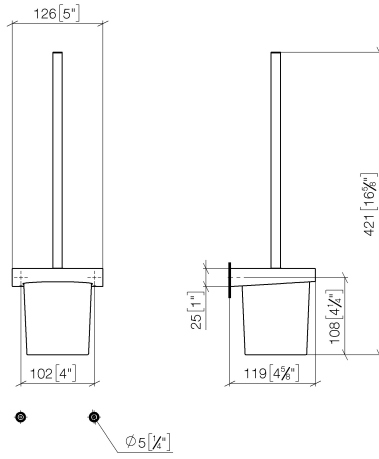

**Toilet brush set , wall model - Matte Black**

SERIES SPECIFIC

83 900 970 Product version from 7/1/2023

- crystal glass
- brush, matte black
- width 126mm
- height 415 mm
- 120mm projection

	Matte Black	83 900 970-33
	Chrome	83 900 970-00
	Brushed Platinum	83 900 970-06
	Dark Chrome	83 900 970-19
	Light Gold (PVD)	83 900 970-26
	Brushed Light Gold (PVD)	83 900 970-27
	Brushed Durabrass (23kt Gold)	83 900 970-28
	Brushed Gold (PVD)	83 900 970-37
	Brushed Dark Brass (PVD)	83 900 970-39
	Brushed Bronze (PVD)	83 900 970-42
	Brushed Dark Bronze (PVD)	83 900 970-43
	Brushed Champagne (22kt Gold)	83 900 970-46
	Champagne (22kt Gold)	83 900 970-47
	Brushed Chrome	83 900 970-93
	Brushed Dark Platinum	83 900 970-99

**Recommended miscellaneous**

**Brush matte black -**

90 18 50 601  
00 90

**Recommended miscellaneous**

**Brush handle - Matte Black**

90 20 97 507  
00-33

83 900 970 Product version from 7/1/2023

mm [inches]

### Spare parts list

No.	Item Number	Name	Quantity used	Delivery time
5	90 31 11 030 00 90	Mounting Threaded pin with hexagon socket with cup point M5 x 5 mm -	2.00	14
1	90 20 97 507 00-33	Brush handle - Matte Black	1.00	40
3	90 90 04 008 00 82	Glass matte -	1.00	14
6	05 17 20 726 02 90	Attachment set -	1.00	14
2	90 18 50 601 00 90	Brush matte black -	1.00	14
7	08 17 20 726 90	Holder Wall mounting Ø 13,5 x 20 mm -	2.00	14
4	08 17 97 506-33	Holder 126 x 26 x 120 mm - Matte Black	1.00	40