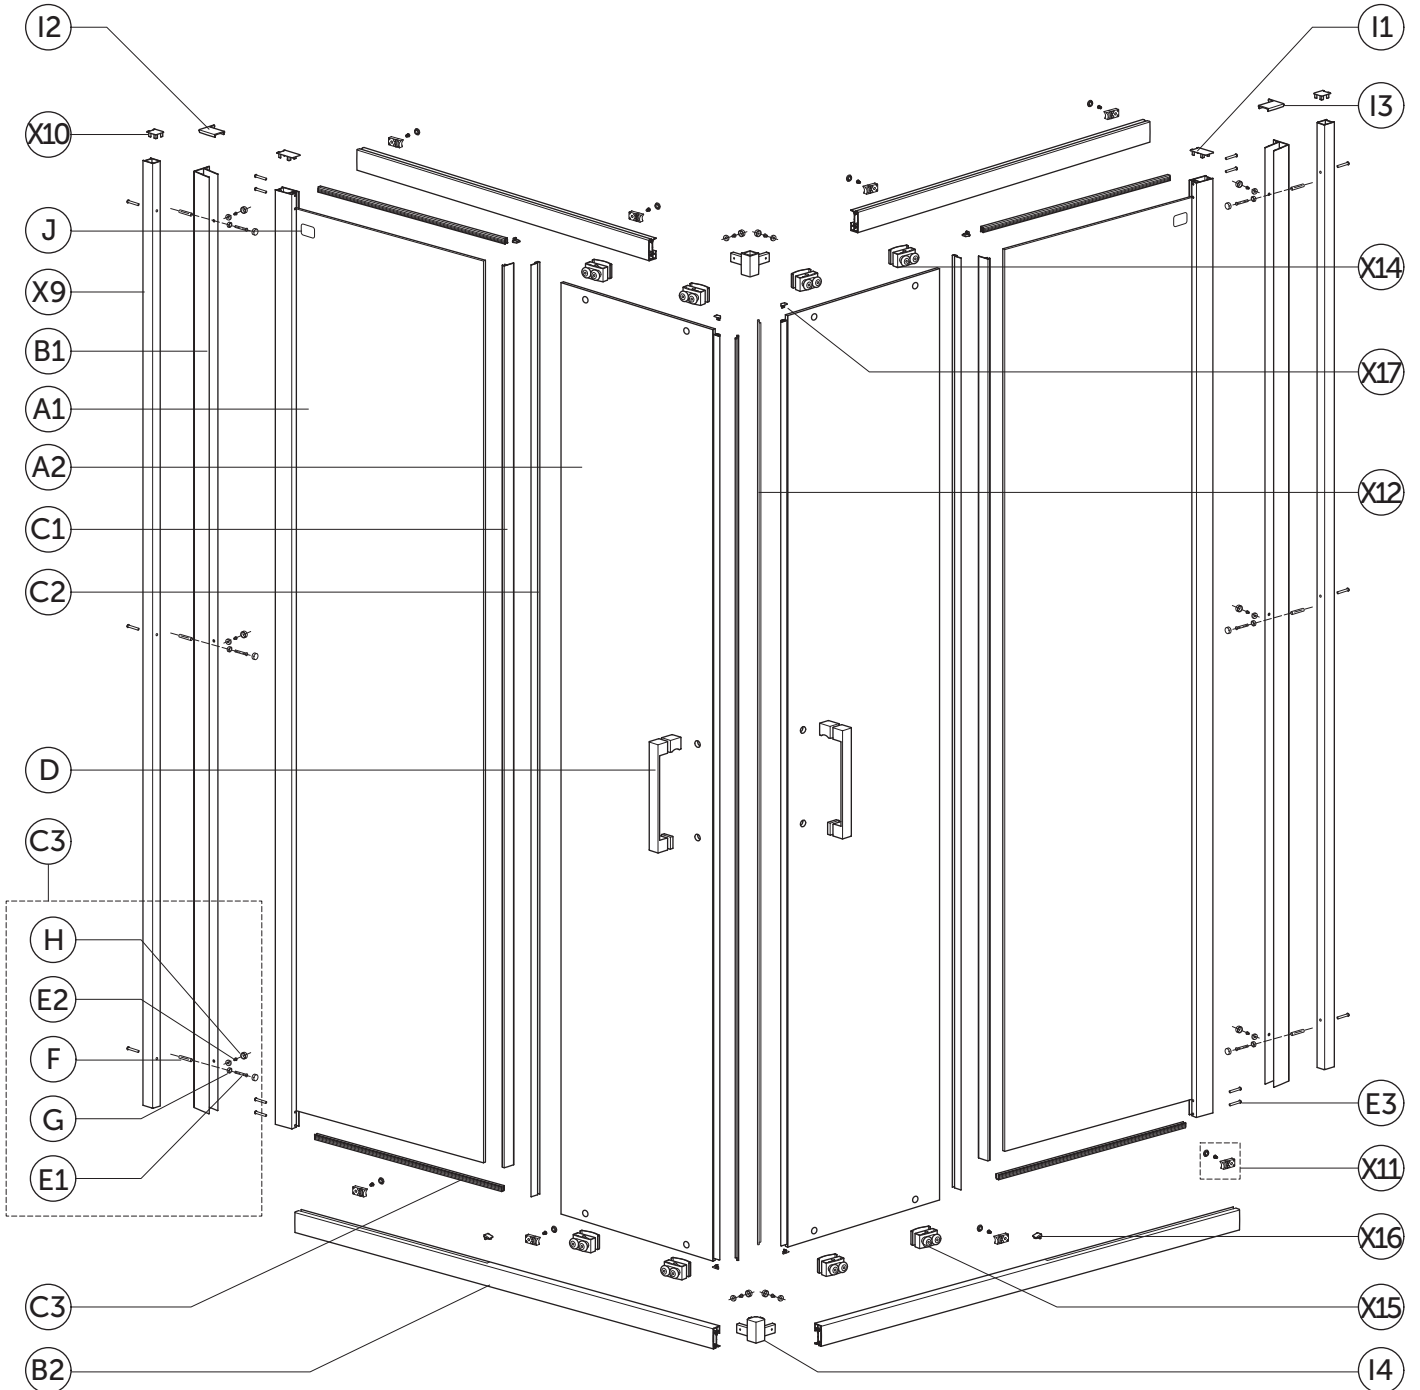

SPARE PARTS

Corner Entry EU

CONNECT II

K9257EO K966301	K9258EO K966401	K9259EO K966501 K9259V3	K9260EO K966601 K9260V3	K9261EO K966801 K9261V3	K9262EO K966901 K9262V3	K9263EO K967001	K9264EO K967101 K9264V3	K9265EO K967201 K9265V3
700	750	800	850	900	1000	1100	1200	1400

Item	ERP Code	Drawing	Description	Remark	Finish	SKU
A1			Fixed panel 700	Fixed Panel with profile	Chrome	KV26567
					White	KV26501
					Black	N/A
			Fixed panel 750		Chrome	KV26667
					White	KV26601
					Black	N/A

Item	ERP Code	Drawing	Description	Remark	Finish	SKU
B2			Horizontal profile for 700 (Pair)		Chrome	TV923EO
			White		TV92301	
			Black		N/A	
			Chrome		TV924EO	
			White		TV92401	
			Black		N/A	
			Chrome		TV925EO	
			White		TV92501	
			Black		TV925V3	
			Chrome		TV926EO	
			White		TV92601	
			Black		TV926V3	
			Chrome		TV927EO	
			White		TV92701	
			Black		TV927V3	
			Chrome		TV928EO	
White	TV92801					
Black	TV928V3					
Chrome	TV929EO					
White	TV92901					
Black	N/A					
Chrome	TV930EO					
White	TV93001					
Black	TV930V3					
Chrome	TV931EO					
White	TV93101					
Black	TV931V3					
C1	2080000270		Vertical anti-water seal for fixed panel length 1866mm	PAIR	Chrome	KV20567
C2			Vertical anti-water seal for door panel length 1927mm		White	KV20567
					Black	KV205V3
C3	1030201588		U shape anti-water seal	length 800mm	Chrome	KV22667
					White	KV22667
					Black	KV226V3
D	1040100643		Handle	complete set	Chrome	KV195AA
					White	KV19501
					Black	KV195V3
E3	2080000262		Screws fixing vertical profile with rail profile	TCB 3.9X40 : X4pcs		KV20267
I1	2080000264		Cover for vertical profile (Pair)		Chrome	KV197AA
					White	KV19701
					Black	KV197V3
I2	2080000265		Top cover for wall profile LH	PAIR	Chrome	KV198AA
I3			Top cover for wall profile RH		White	KV19801
					Black	KV198V3