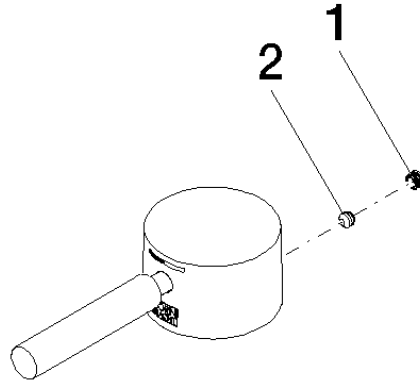

Lever - Dark Chrome

SPARE PARTS

90 20 66 031 00 Product version from 4/1/2025

	Dark Chrome	90 20 66 031 00-19
	Chrome	90 20 66 031 00-00
	Brushed Platinum	90 20 66 031 00-06
	Light Gold (PVD)	90 20 66 031 00-26
	Brushed Light Gold (PVD)	90 20 66 031 00-27
	Matte Black	90 20 66 031 00-33
	Brushed Dark Brass (PVD)	90 20 66 031 00-39
	Brushed Bronze (PVD)	90 20 66 031 00-42
	Brushed Champagne (22kt Gold)	90 20 66 031 00-46
	Champagne (22kt Gold)	90 20 66 031 00-47
	Brushed Chrome	90 20 66 031 00-93
	Brushed Dark Platinum	90 20 66 031 00-99

Lever - Dark Chrome

SPARE PARTS

90 20 66 031 00 Product version from 4/1/2025

Lever - Dark Chrome

SPARE PARTS

90 20 66 031 00 Product version from 4/1/2025

90 20 66 031 00 Product version from 4/1/2025

Parts for other finishes can be found here: [Chrome](#)

Spare parts list

No.	Item Number	Name	Quantity used	Delivery time
1	90 31 20 109 00 90	Plug -	1.00	14
2	90 31 11 063 00 90	Mounting Threaded pin with hexagon socket with cup point M5 x 4 mm -	1.00	14