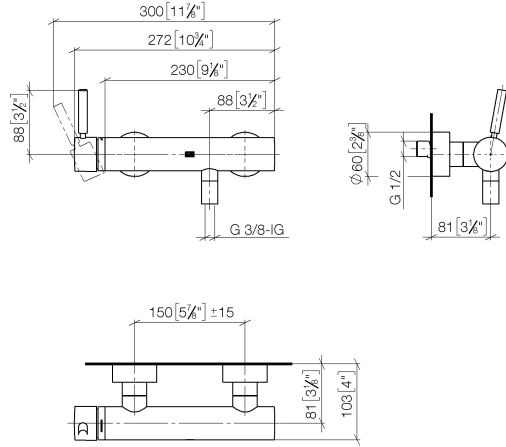

33 300 660 Product version from 7/1/2023

- 3/8" shower outlet
- slide-on rosettes Ø 60 mm
- 1/2" connection
- gauge 150 mm - 15 mm
- WRAS

Intrinsic protection against back flow.

	Brushed Platinum	33 300 660-06
	Chrome	33 300 660-00
	Dark Chrome	33 300 660-19
	Light Gold (PVD)	33 300 660-26
	Brushed Light Gold (PVD)	33 300 660-27
	Matte Black	33 300 660-33
	Brushed Gold (PVD)	33 300 660-37
	Brushed Dark Brass (PVD)	33 300 660-39
	Brushed Bronze (PVD)	33 300 660-42
	Brushed Dark Bronze (PVD)	33 300 660-43
	Brushed Chrome	33 300 660-93
	Brushed Dark Platinum	33 300 660-99

33 300 660 Product version from 7/1/2023

mm [inches]

Flow rate chart

Codes & Standards

DIN 4109

EN 1717

EN 817

ISO 3822

Scottish Water
Byelaws

UK Water Supply
Regulations

Ü-Zeichen

META Single-lever shower mixer for wall mounting - Brushed Platinum

META

33 300 660 Product version from 7/1/2023

Certificates and sustainability