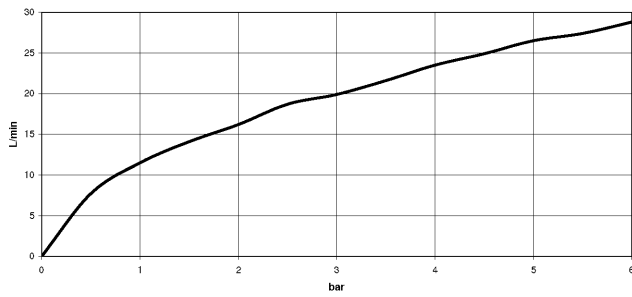

33 300 660 Product version from 7/1/2023

- 3/8" shower outlet
- slide-on rosettes Ø 60 mm
- 1/2" connection
- gauge 150 mm - 15 mm
- WRAS

Intrinsic protection against back flow.

	Brushed Platinum	33 300 660-06
	Chrome	33 300 660-00
	Dark Chrome	33 300 660-19
	Light Gold (PVD)	33 300 660-26
	Brushed Light Gold (PVD)	33 300 660-27
	Matte Black	33 300 660-33
	Brushed Gold (PVD)	33 300 660-37
	Brushed Dark Brass (PVD)	33 300 660-39
	Brushed Bronze (PVD)	33 300 660-42
	Brushed Dark Bronze (PVD)	33 300 660-43
	Brushed Chrome	33 300 660-93
	Brushed Dark Platinum	33 300 660-99

33 300 660 Product version from 7/1/2023

mm [inches]

Flow rate chart

Codes & Standards

DIN 4109

EN 1717

EN 817

ISO 3822