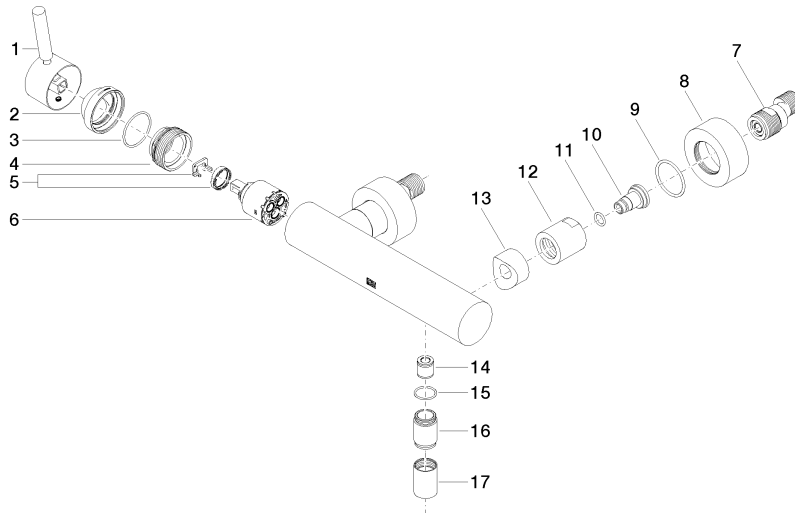

Spare parts list

No.	Item Number	Name	Quantity used	Delivery time
16	09 24 03 115 20-06	Nipple Ø 22 x 33 mm - Brushed Platinum	1.00	20
5	90 28 10 148 00 90	Temperature limitation ring -	1.00	14
17	90 21 02 069 00-06	Cover/sleeve M20 x 1 - Brushed Platinum	1.00	20
8	09 27 62 004-06	Rosette Ø 60 x 25 mm - Brushed Platinum	2.00	-
Spare part can no longer be ordered, please order the replacement item				
7	04 11 04 030 00 90	S-connection with sound damper and seal 1 pair G1/2 x G3/4 -	2.00	14
6	90 15 05 064 00 90	Single-lever mixer cartridge Ø 35 mm x 58,6 mm -	1.00	-
Spare part can no longer be ordered, please order the replacement item				
	9015050460090	Single-lever mixer cartridge Ø 35 mm x 58,6 mm -		
10	09 29 05 005 20 90	nipple	2.00	82
14	90 23 01 141 00 90	Back-flow preventer -	1.00	14
11	09 14 10 008 90	O-Ring 10,0 x 2,0 mm -	2.00	14
13	09 18 40 059-06	Connection Spacer Ø 33 x 23 mm - Brushed Platinum	2.00	-
Spare part can no longer be ordered, please order the replacement item				
4	09 24 04 296 90	Cartridge Cartridge screw connection Ø 40 x 20 mm -	1.00	14
1	90 20 66 007 00-06	Handle Lever 52 x 35 x 117 mm - Brushed Platinum	1.00	20
15	90 14 10 032 00 90	O-Ring 18,1 x 1,6 mm -	1.00	14
12	09 23 10 048-06	Mounting Ø 33 x 34 mm - Brushed Platinum	2.00	20
9	09 14 10 119 90	O-Ring EPDM 70 33,0 x 2,5 mm -	2.00	14
2	09 28 30 032-06	Cover Ø 45 x 22,7 mm - Brushed Platinum	1.00	20
3	09 14 10 102 90	O-Ring 33,05 x 1,78 mm -	1.00	14